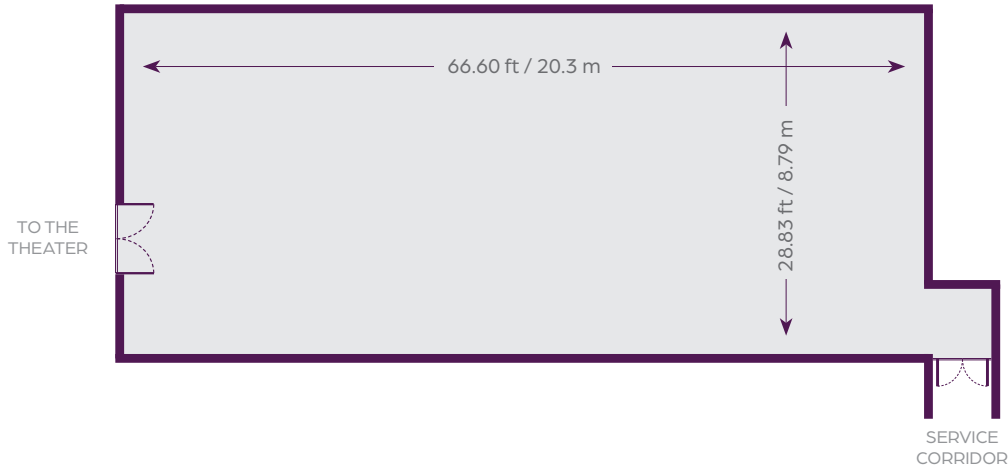

Outdoor

Beach and rooftop terrace

Highlight

Convenient location and a wide range of activities in destination

GUANACASTE

Dimensions
1,915 ft² / 178 m²

Height
10.82 ft / 3.3 m

Dimensions					Ceiling Height	
Room Name	ft ²	ft	m ²	m	ft	m
Guanacaste	1,915	66.60 x 28.83	178	20.3 x 8.79	10.82	3.3