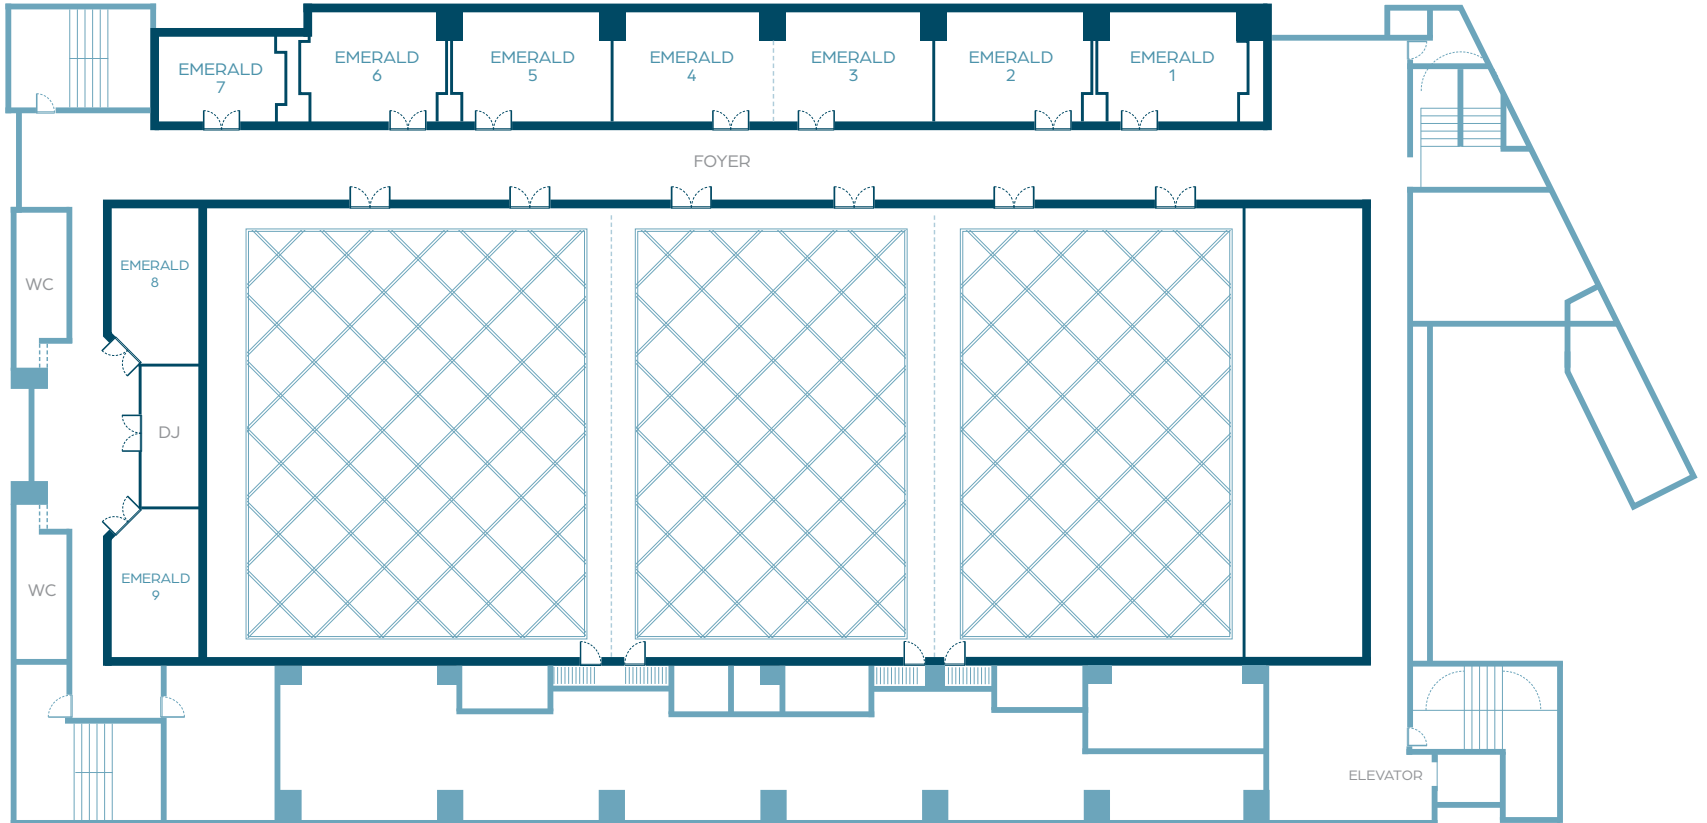

Room Name	Dimensions				Ceiling Height		Capacities				
	ft ²	ft	m ²	m	m	ft	Theater	Classroom	Banquet	Cocktail	U Shape
BLUE RIVER	13,163.98	174.5 x 75.44	1,223.60	53.22 x 23	7.60	24.93	1,200	800	800	1,200	180
BLUE RIVER 1	3,934.35	52.15 x 75.44	365.7	15.9 x 23	7.60	24.93	300	220	220	300	76
BLUE RIVER 2	4,107.56	54.45 x 75.44	381.8	16.6 x 23	7.60	24.93	300	220	220	300	76
BLUE RIVER 3	5,146.82	68.22 x 75.44	478.4	20.8 x 23	7.60	24.93	400	320	320	400	84
BLUE RIVER 1 + 2	8,017.16	106.27 x 75.44	745.2	32.4 x 23	7.60	24.93	500	440	440	500	96
BLUE RIVER 2 + 3	9,254.38	122.67 x 75.44	860.2	37.4 x 23	7.60	24.93	700	540	540	700	108

CONVENTION CENTER (SECOND FLOOR)

Dimensions

13,163.98 ft² / 1,223.60 m²

Height

24.93 ft / 7.60 m

Room Name	Dimensions				Ceiling Height		Capacities				
	ft ²	ft	m ²	m	m	ft	Theater	Classroom	Banquet	Cocktail	U Shape
EMERALD 1	441.52	23.62 x 18.7	41.04	7.2 x 5.7	2.67	8.76	30	20	20	30	12
EMERALD 2	459.92	24.6 x 18.7	42.75	7.5 x 5.7	2.67	8.76	30	20	20	30	12
EMERALD 3	459.92	24.6 x 18.7	42.75	7.5 x 5.7	2.67	8.76	30	20	20	30	12
EMERALD 4	459.92	24.6 x 18.7	42.75	7.5 x 5.7	2.67	8.76	30	20	20	30	12
EMERALD 5	459.92	24.6 x 18.7	42.75	7.5 x 5.7	2.67	8.76	30	20	20	30	12
EMERALD 6	441.52	23.62 x 18.7	41.04	7.2 x 5.7	2.67	8.76	30	20	20	30	12
EMERALD 7	278.91	20.01 x 13.94	25.93	6.1 x 4.25 x 5.7	2.67	8.76	20	16	12	20	10
EMERALD 8	314.68	14.76 x 21.32	29.25	4.5 x 6.5 x 5.7	2.67	8.76	30	20	20	30	20
EMERALD 9	314.68	14.76 x 21.32	29.25	4.5 x 6.5 x 5.7	2.67	8.76	30	20	20	30	20
EMERALD 3+4	919.84	49.2 x 18.7	85.5	15 x 5.7	2.67	8.76	50	40	40	50	36