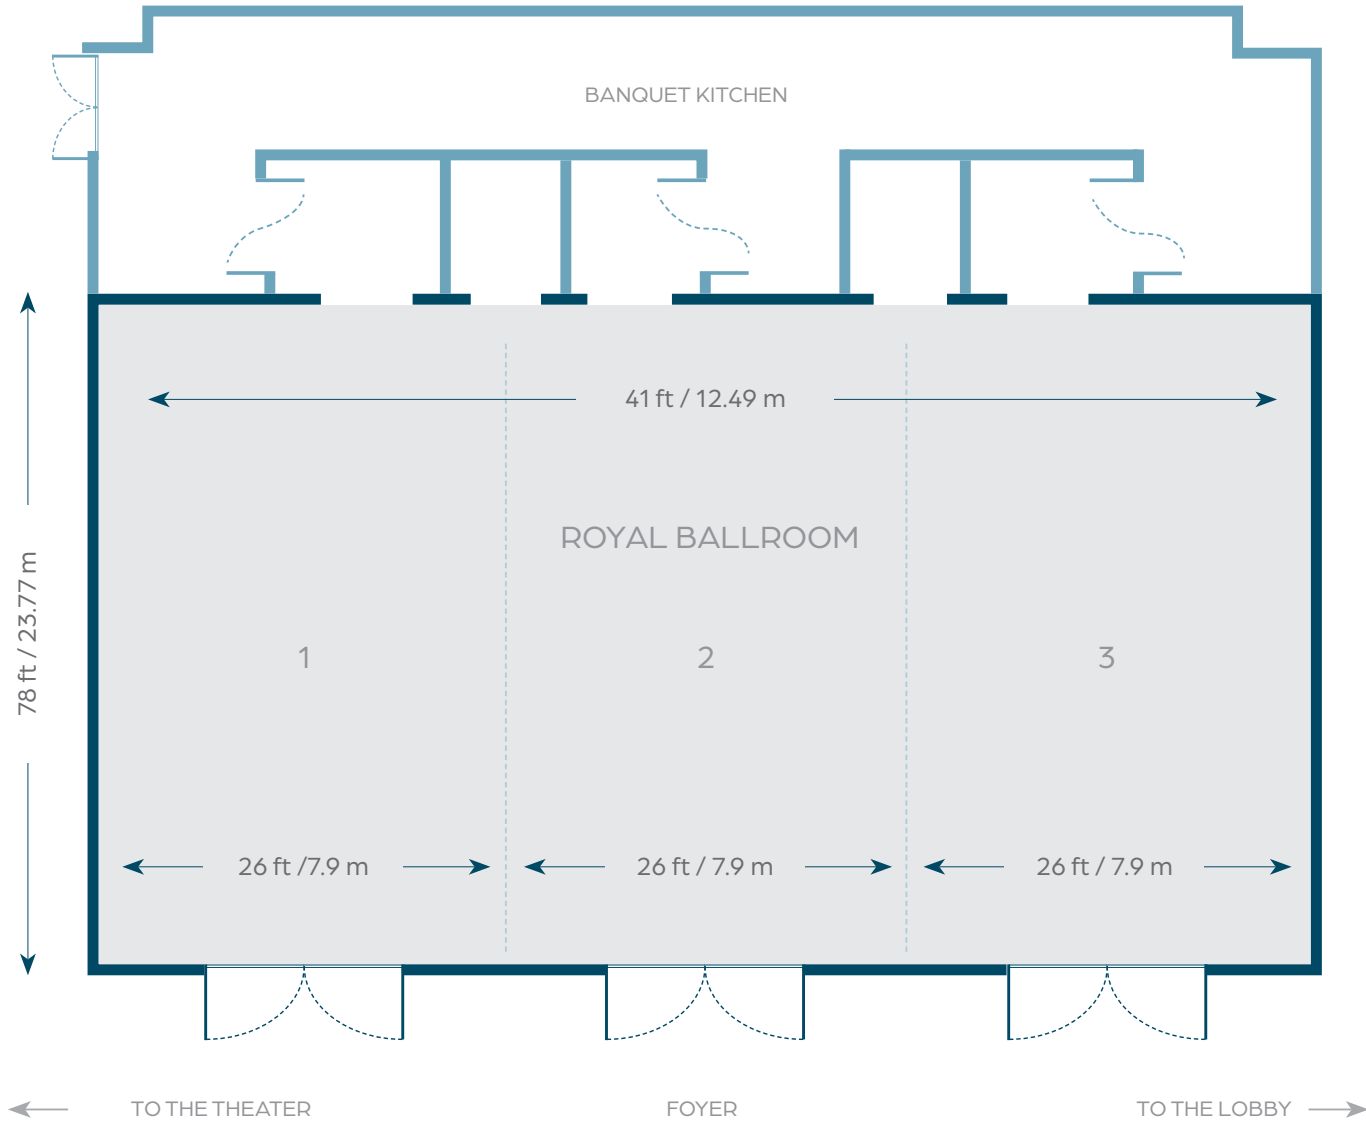

Located in the heart of Cancun Hotel Zone and amazing Level 18 – Rooftop Cabana Lounge (\$)
Adults-only.

YUCATAN

Dimensions

1,242 ft² / 115.34 m²

Height

8.53 ft / 2.6 m

Room Name	Dimensions				Ceiling Height		Capacities				
	ft ²	ft	m ²	m	ft	m	Reception	Theater	U-Shape	Classroom	Banquet
Yucatan	1,241.32	51.83 x 23.95	115.34	15.8 x 7.3	8.53	2.60	60	100	40	60	70
Yucatan 1	620.3	25.90 x 23.95	57.67	7.9 x 7.3	8.53	2.60	30	40	20	30	30
Yucatan 2	620.3	25.90 x 23.95	57.67	7.9 x 7.3	8.53	2.60	30	40	20	30	30

Dimensions

3,198 ft² / 974.76 m²

Height

14 ft / 3.5 m

Room Name	Dimensions				Ceiling Height		Capacities				
	ft ²	ft	m ²	m	ft	m	Theater	Classroom	Banquet	U Shape	Reception
Royal Ballroom	3,198	41 x 78	974.76	12.49 x 23.77	14	3.5	200	140	200	90	250
Royal 1	1,066	41 x 26	324.92	12.49 x 7.9	14	3.5	56	48	72	30	120
Royal 2	1,067	42 x 26	34.92	12.49 x 7.9	14	3.5	56	48	72	30	120
Royal 3	1,068	43 x 26	324.92	12.49 x 7.9	14	3.5	56	48	72	30	120
Foyer	1,170	65 x 18	356.62	19.81 x 5.48	14	3.5	-	-	-	-	90
Royalon Theater	8,000		2,438.43				620	-	-	-	-