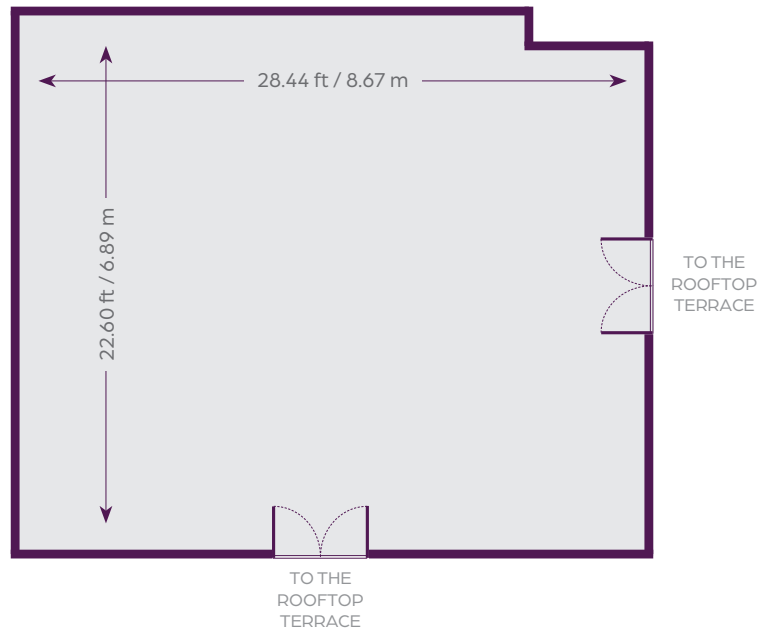

PAPAGAYO

Dimensions
635 ft² / 59 m²

Height
10.82 ft / 3.3 m

Dimensions					Ceiling Height	
Room Name	ft²	ft	m²	m	ft	m
Papagayo	635	28.44 x 22.60	59	8.67 x 6.89	10.82	3.3

Capacities				
Reception	Theater	U-Shape	Classroom	Banquet
20	30	18	16	30