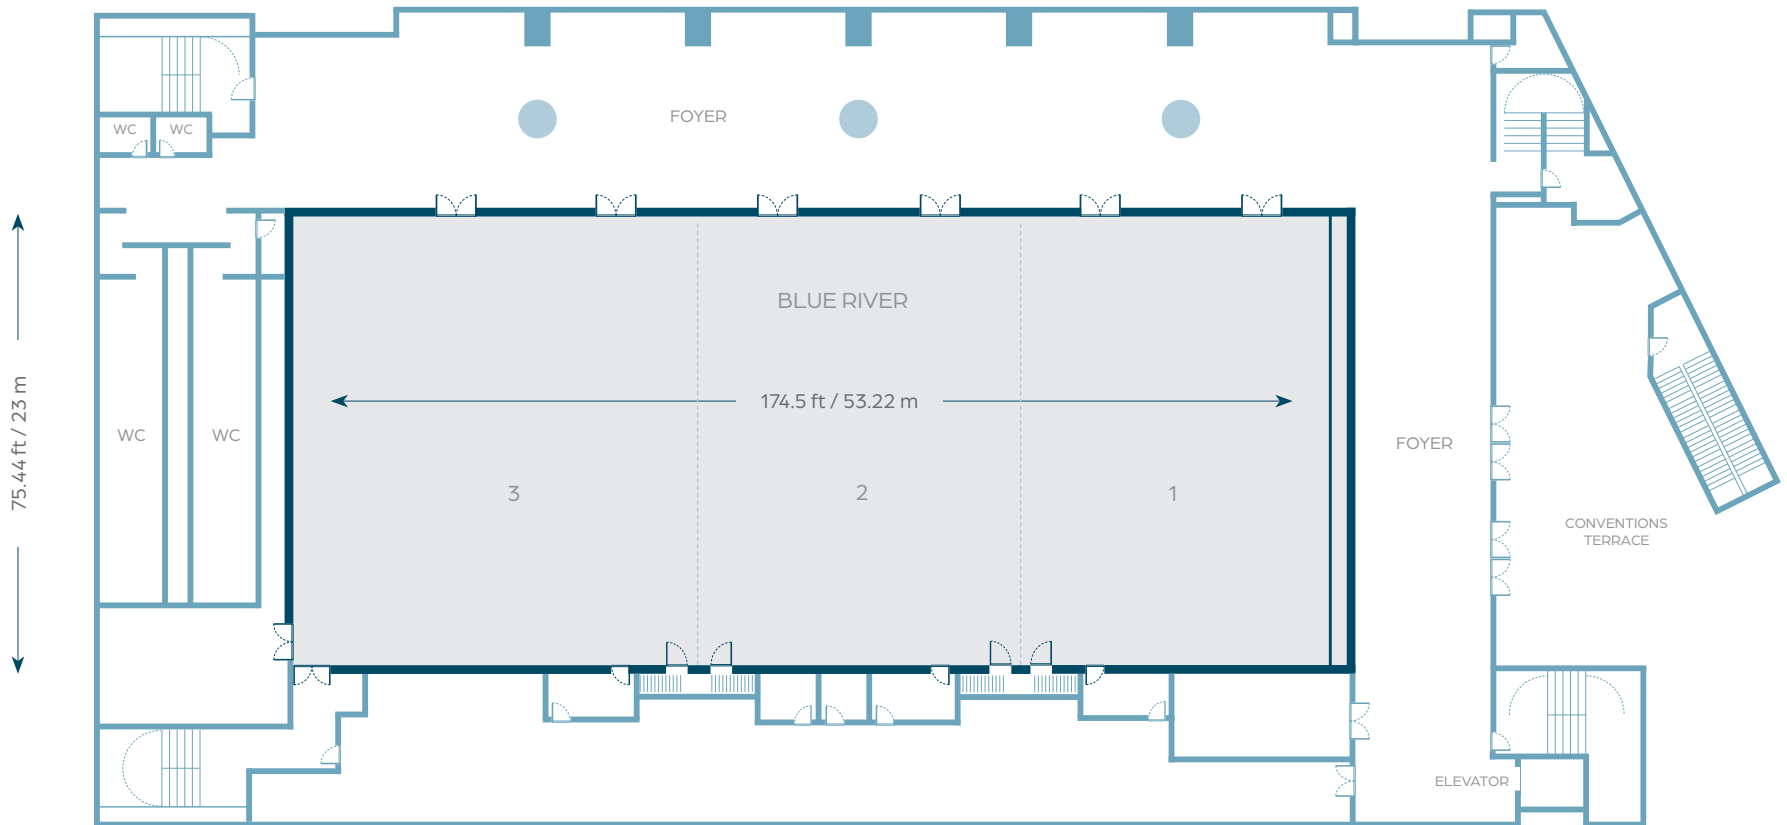

BLUE RIVER (FIRST FLOOR)

Dimensions

13,163.98 ft² / 1,223.60 m²

Height

24.93 ft / 7.60 m

Room Name	Dimensions				Ceiling Height		Capacities				
	ft²	ft	m²	m	m	ft	Theater	Classroom	Banquet	Cocktail	U Shape
BLUE RIVER	13,163.98	174.5 x 75.44	1,223.60	53.22 x 23	7.60	24.93	1,200	800	800	1,200	180
BLUE RIVER 1	3,934.35	52.15 x 75.44	365.7	15.9 x 23	7.60	24.93	300	220	220	300	76
BLUE RIVER 2	4,107.56	54.45 x 75.44	381.8	16.6 x 23	7.60	24.93	300	220	220	300	76
BLUE RIVER 3	5,146.82	68.22 x 75.44	478.4	20.8 x 23	7.60	24.93	400	320	320	400	84
BLUE RIVER 1 + 2	8,017.16	106.27 x 75.44	745.2	32.4 x 23	7.60	24.93	500	440	440	500	96
BLUE RIVER 2 + 3	9,254.38	122.67 x 75.44	860.2	37.4 x 23	7.60	24.93	700	540	540	700	108