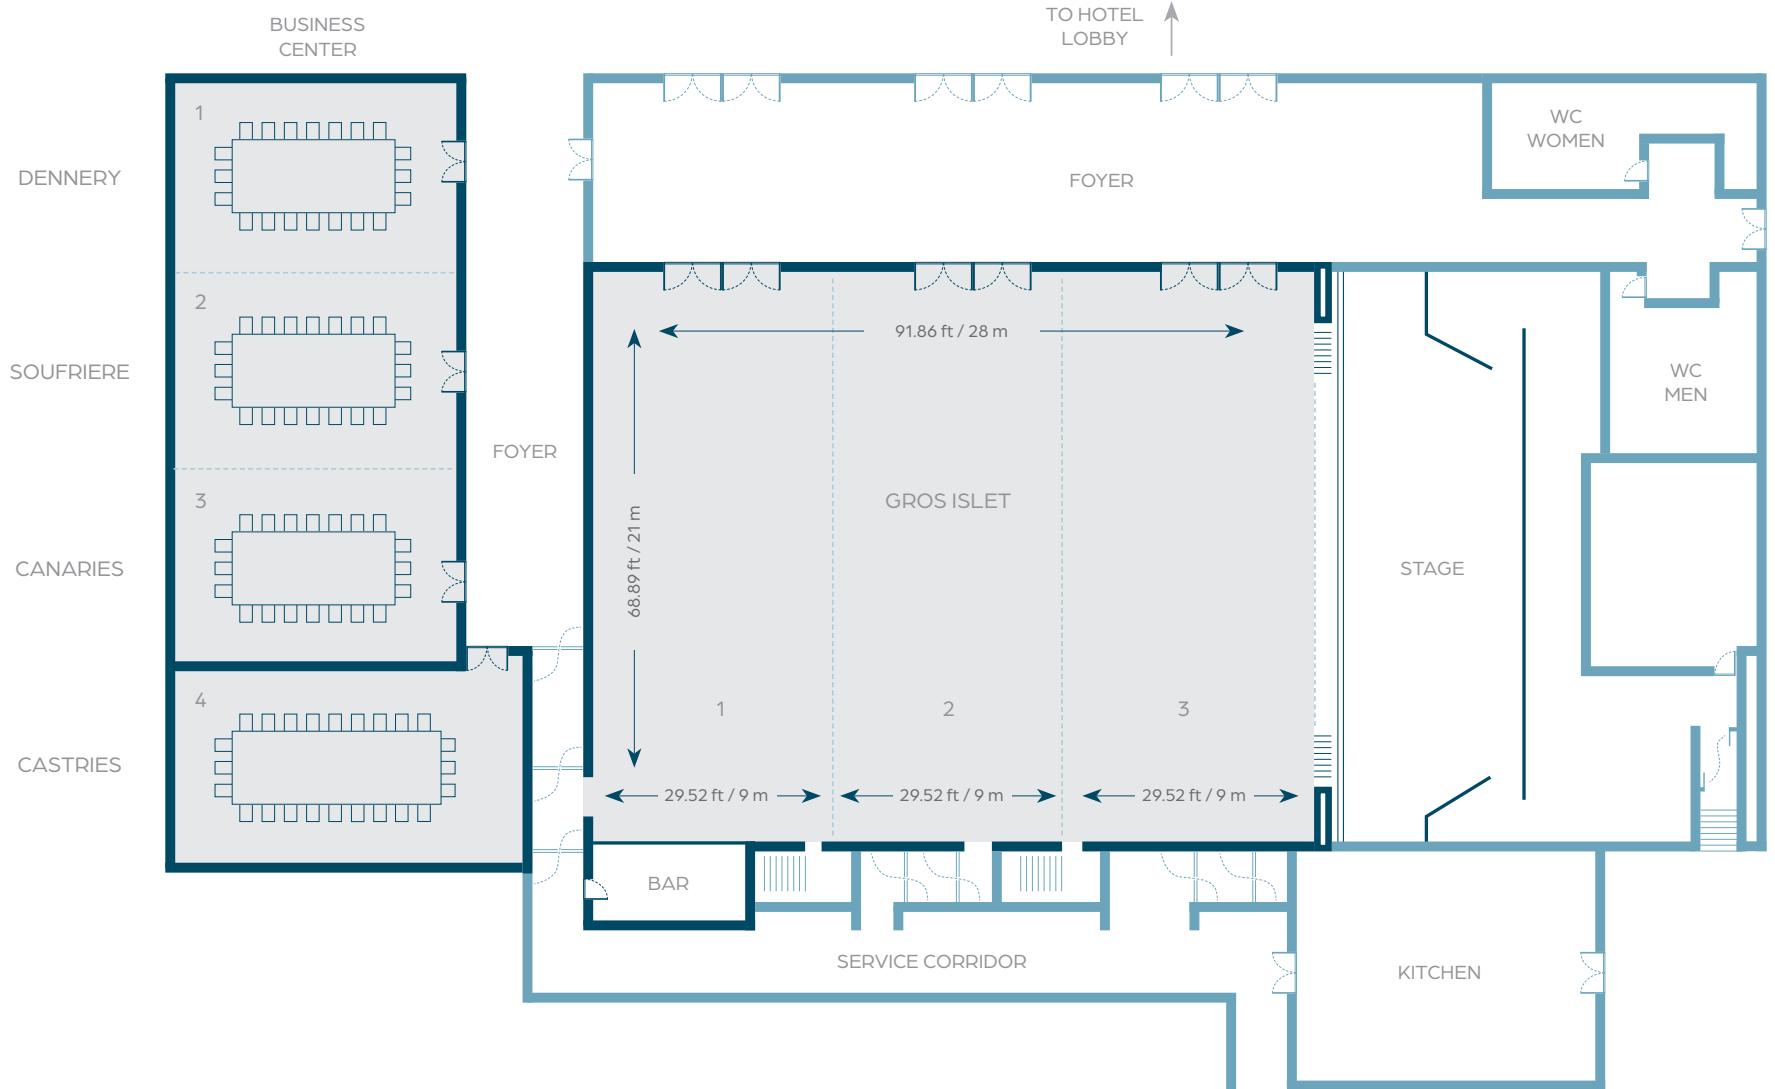

2 bars

Meeting Space

Same as Royalton Saint
Lucia

Outdoor

Beach, lawn, pool deck
and theater

Highlight

Private cove and access
to Royalton Saint Lucia.
Adults-only.

GROS ISLET BALLROOM

Dimensions

6,112 ft² / 567.8234 m²

Height

19.68 ft / 6.0 m

Room Name	Dimensions				Ceiling Height		Capacities				
	ft ²	ft	m ²	m	ft	m	U Shape	Banquet	Theatre	Classroom	Reception
Gros Islet Ballroom	6,112	91.86 x 68.89	567.82	28 x 21	19.68	6.00	150	350	600	300	300
Gros Islet 1	2,028		188.41		19.68	6.00	50	100	200	100	70
Gros Islet 2	2,028		188.41		19.68	6.00	50	100	200	100	70
Gros Islet 3 + Stage	3,111		289.02		19.68	6.00	50	100	200	100	70
Dennergy Breakout	780		72.46				15	-	-	-	-
Soufriere Breakout	780		72.46				15	-	-	-	-
Canaries Breakout	780		72.46				15	-	-	-	-
Castries Board Room	780		72.46				15	-	-	-	-