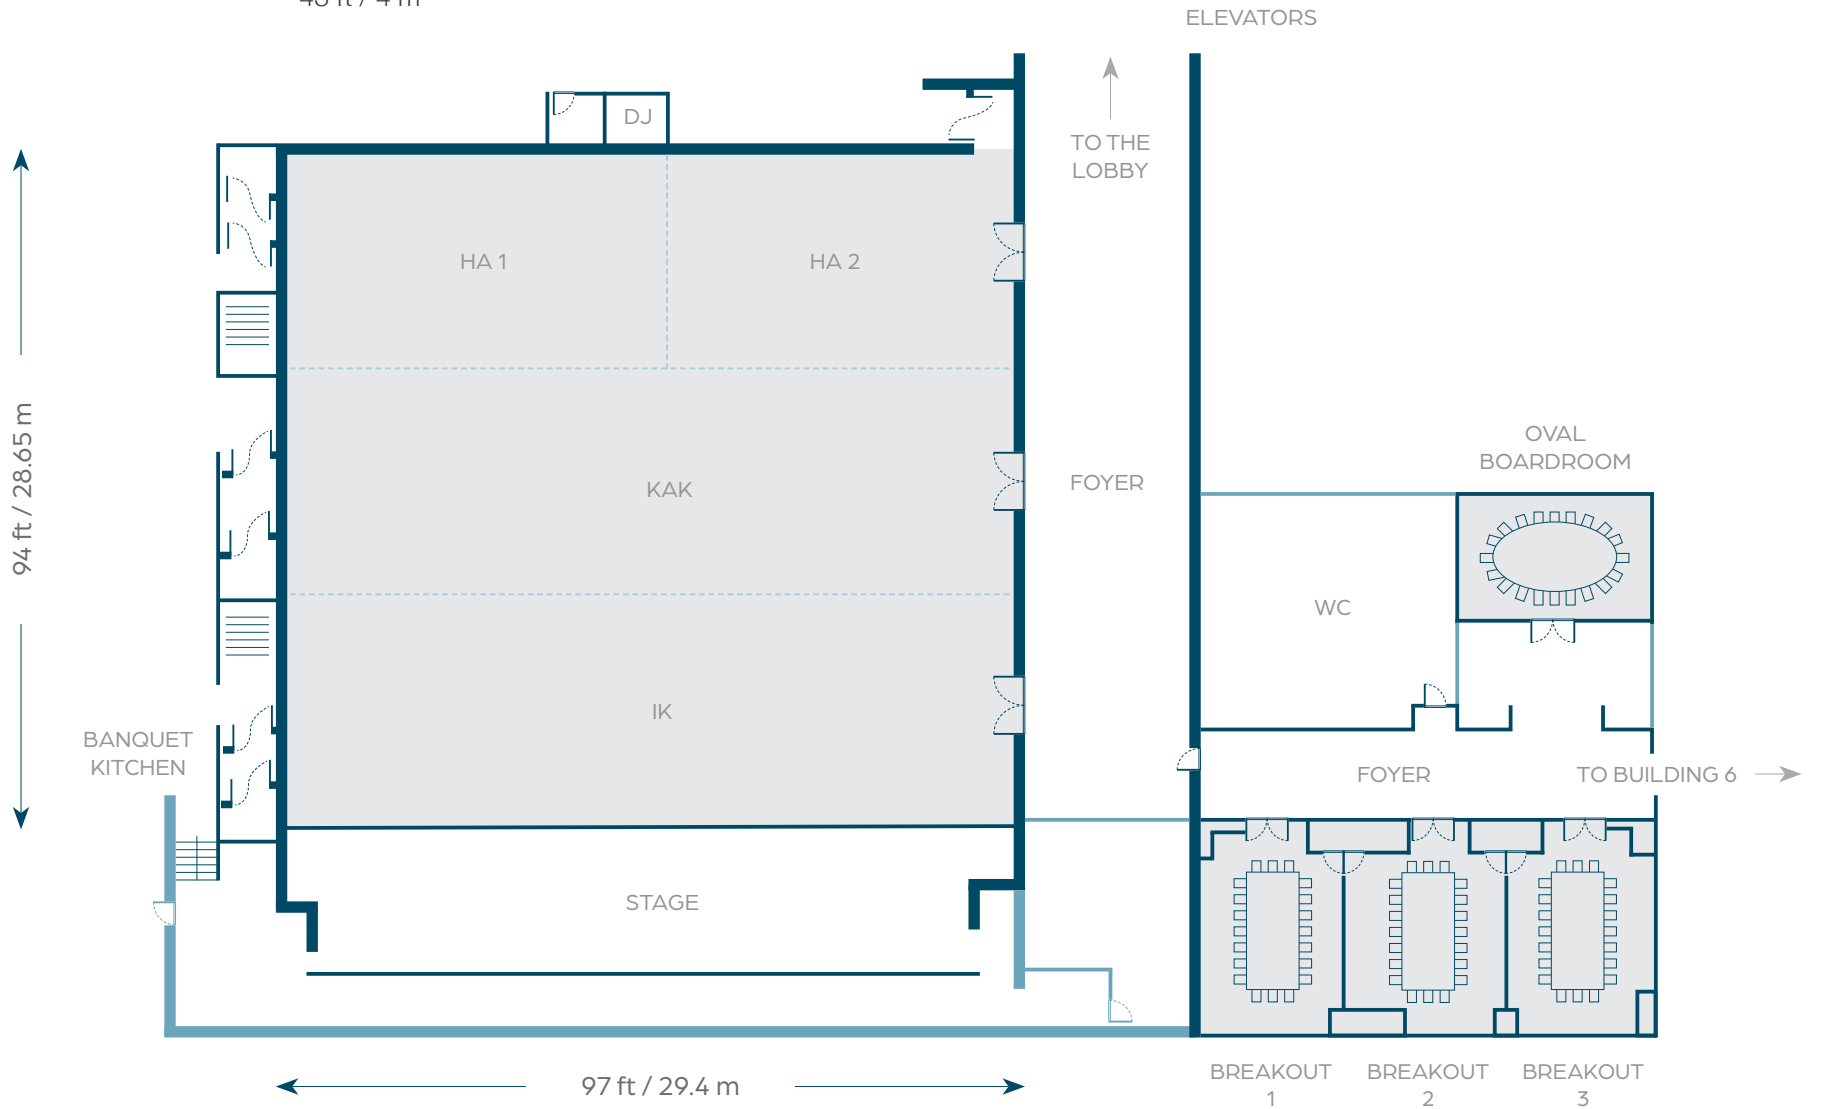

5 bars

Meeting Space

Over 20,000 sq.ft, containing 1 ballroom divided in 4 and 4 breakouts

Outdoor

Pool terraces, beach decks and beach

Highlight

Access to Royalton Riviera Cancun. **Adults-only.**

LUUM

Dimensions

9,118 ft² / 842.3 m²

Height

43 ft / 4 m

Room Name	Dimensions				Ceiling Height		Capacities				
	ft ²	ft	m ²	m	ft	m	Theater	Classroom	Banquet	U Shape	Reception
LUUM (Total)	9,118	97 x 94	842.3	29.4 x 28.65	43	4	348	612	490	106	980
HA (Upper)	2,950	32 x 94	273.79	9.7 x 28.65	43	4	288	180	140	88	580
HA (Lower)	2,951	32 x 94	273.79	9.7 x 28.65	43	4	288	180	140	88	580
BAK (Finger)	2,951	33 x 94	273.29	10 x 28.65	43	4	288	180	140	88	580
Foyer	2,848.53	20 x 88	178.52	6.5 x 29.38	13.41	4.15	-	-	-	-	150
Breakout 1	542.57	20.9 x 20.7	58.45	6.28 x 6.15	13.12	2.2	-	-	20 - seating set up		
Breakout 2	533.78	20.9 x 19.8	49.61	6.28 x 6.05	13.12	2.2	-	-	20 - seating set up		
Breakout 3	547.15	20.9 x 26.3	58.84	6.28 x 7.28	13.12	2.2	-	-	20 - seating set up		
Oval Boardroom	459.78	26.3 x 16.7	48.85	8.1 x 5.11	13.12	2.2	-	-	14 - seating set up		

Located in the heart of Cancun Hotel Zone and amazing Level 18 – Rooftop Cabana Lounge (\$)
Adults-only.

YUCATAN

Dimensions

1,242 ft² / 115.34 m²

Height

8.53 ft / 2.6 m

Room Name	Dimensions				Ceiling Height		Capacities				
	ft ²	ft	m ²	m	ft	m	Reception	Theater	U-Shape	Classroom	Banquet
Yucatan	1,241.32	51.83 x 23.95	115.34	15.8 x 7.3	8.53	2.60	60	100	40	60	70
Yucatan 1	620.3	25.90 x 23.95	57.67	7.9 x 7.3	8.53	2.60	30	40	20	30	30
Yucatan 2	620.3	25.90 x 23.95	57.67	7.9 x 7.3	8.53	2.60	30	40	20	30	30