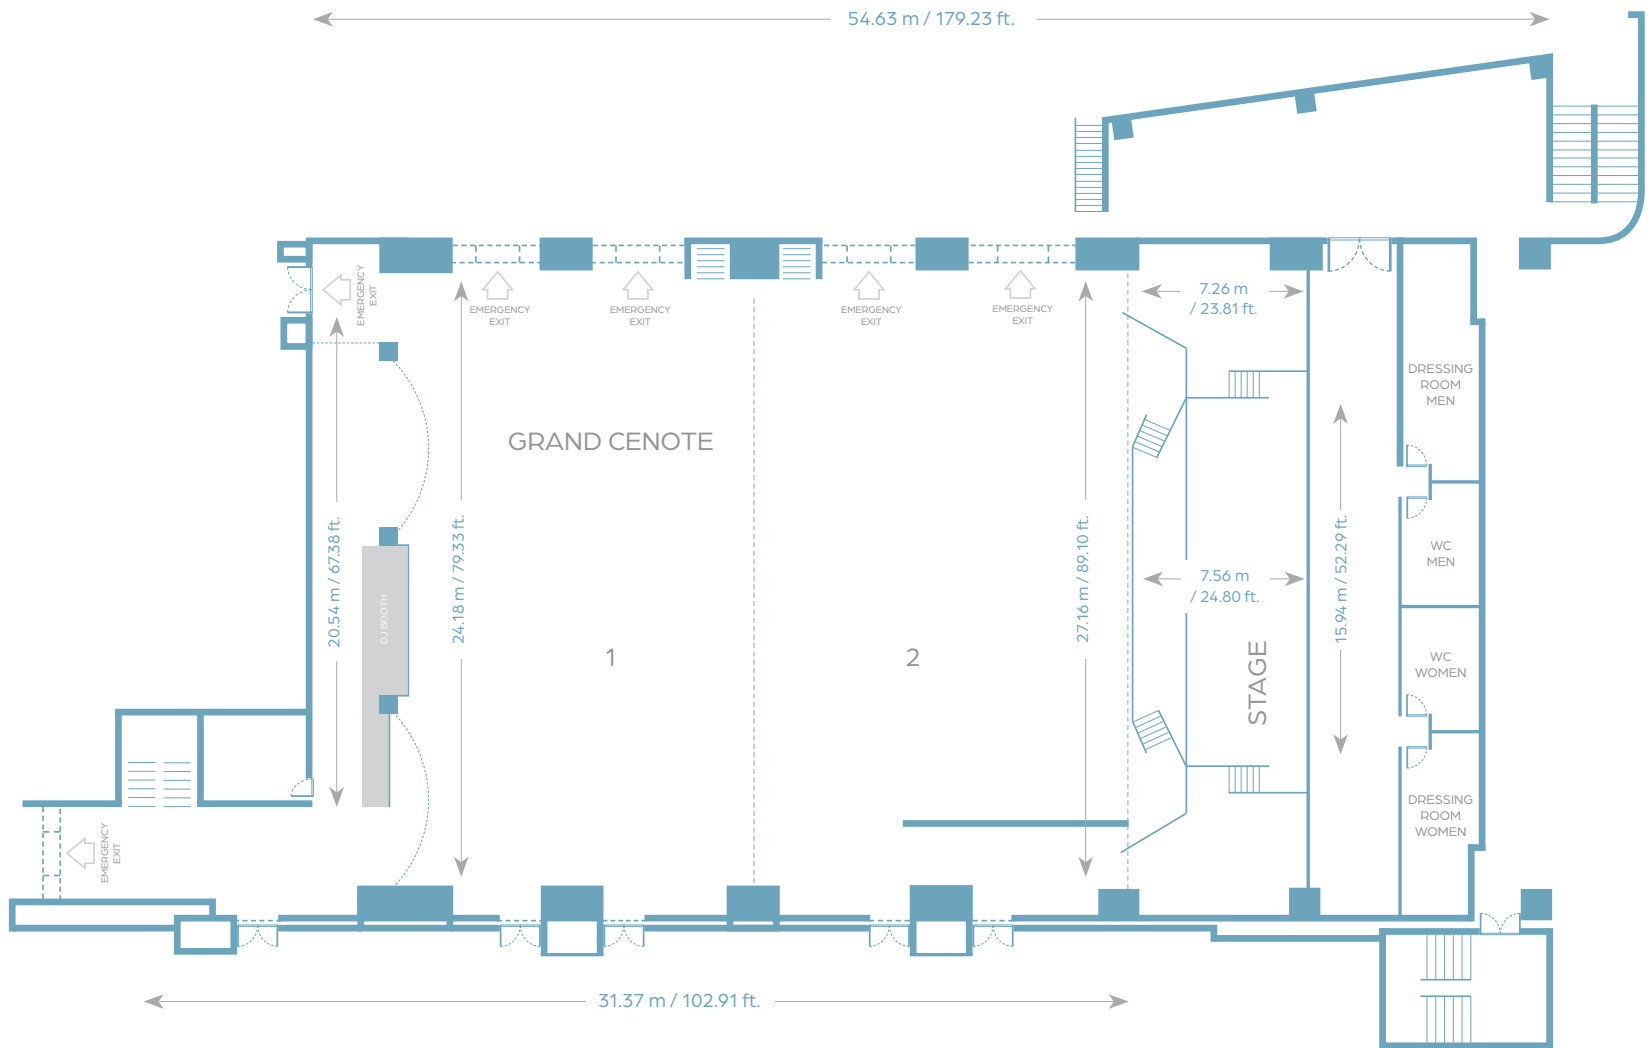

Located in the heart of Cancun Hotel Zone and amazing Level 18 – Rooftop Cabana Lounge (\$)
Adults-only.

YUCATAN

Dimensions

1,242 ft² / 115.34 m²

Height

8.53 ft / 2.6 m

Room Name	Dimensions				Ceiling Height		Capacities				
	ft ²	ft	m ²	m	ft	m	Reception	Theater	U-Shape	Classroom	Banquet
Yucatan	1,241.32	51.83 x 23.95	115.34	15.8 x 7.3	8.53	2.60	60	100	40	60	70
Yucatan 1	620.3	25.90 x 23.95	57.67	7.9 x 7.3	8.53	2.60	30	40	20	30	30
Yucatan 2	620.3	25.90 x 23.95	57.67	7.9 x 7.3	8.53	2.60	30	40	20	30	30

CONVENTION CENTER (SECOND FLOOR)

Dimensions

13,163.98 ft² / 1,223.60 m²

Height

24.93 ft / 7.60 m

Room Name	Dimensions				Ceiling Height		Capacities				
	ft ²	ft	m ²	m	m	ft	Theater	Classroom	Banquet	Cocktail	U Shape
EMERALD 1	441.52	23.62 x 18.7	41.04	7.2 x 5.7	2.67	8.76	30	20	20	30	12
EMERALD 2	459.92	24.6 x 18.7	42.75	7.5 x 5.7	2.67	8.76	30	20	20	30	12
EMERALD 3	459.92	24.6 x 18.7	42.75	7.5 x 5.7	2.67	8.76	30	20	20	30	12
EMERALD 4	459.92	24.6 x 18.7	42.75	7.5 x 5.7	2.67	8.76	30	20	20	30	12
EMERALD 5	459.92	24.6 x 18.7	42.75	7.5 x 5.7	2.67	8.76	30	20	20	30	12
EMERALD 6	441.52	23.62 x 18.7	41.04	7.2 x 5.7	2.67	8.76	30	20	20	30	12
EMERALD 7	278.91	20.01 x 13.94	25.93	6.1 x 4.25 x 5.7	2.67	8.76	20	16	12	20	10
EMERALD 8	314.68	14.76 x 21.32	29.25	4.5 x 6.5 x 5.7	2.67	8.76	30	20	20	30	20
EMERALD 9	314.68	14.76 x 21.32	29.25	4.5 x 6.5 x 5.7	2.67	8.76	30	20	20	30	20
EMERALD 3+4	919.84	49.2 x 18.7	85.5	15 x 5.7	2.67	8.76	50	40	40	50	36

GRAND CENOTE

Dimensions

8,081.71 ft² / 751.2 m²

Height

21.32 ft / 6.50 m

Room Name	Dimensions				Ceiling Height		Capacities				
	ft ²	ft	m ²	m	m	ft	Theater	Classroom	Banquet	Cocktail	U Shape
GRAND CENOTE	9,091.92	88.56 x 102.66	751.2	27 x 31.3	6.50	21.32	750	500	500	720	112
GRAND CENOTE 1	4,589.53	88.56 x 50.84	372	27 x 15.5	6.50	21.32	350	240	280	300	84
GRAND CENOTE 2	4,589.53	88.56 x 51.82	379.2	27 x 15.8	6.50	21.32	350	240	280	300	84
STAGE	1,291.01	52.48 x 24.60	247.2	16 x 7.5	5.60	18.37	N/A	N/A	N/A	N/A	N/A