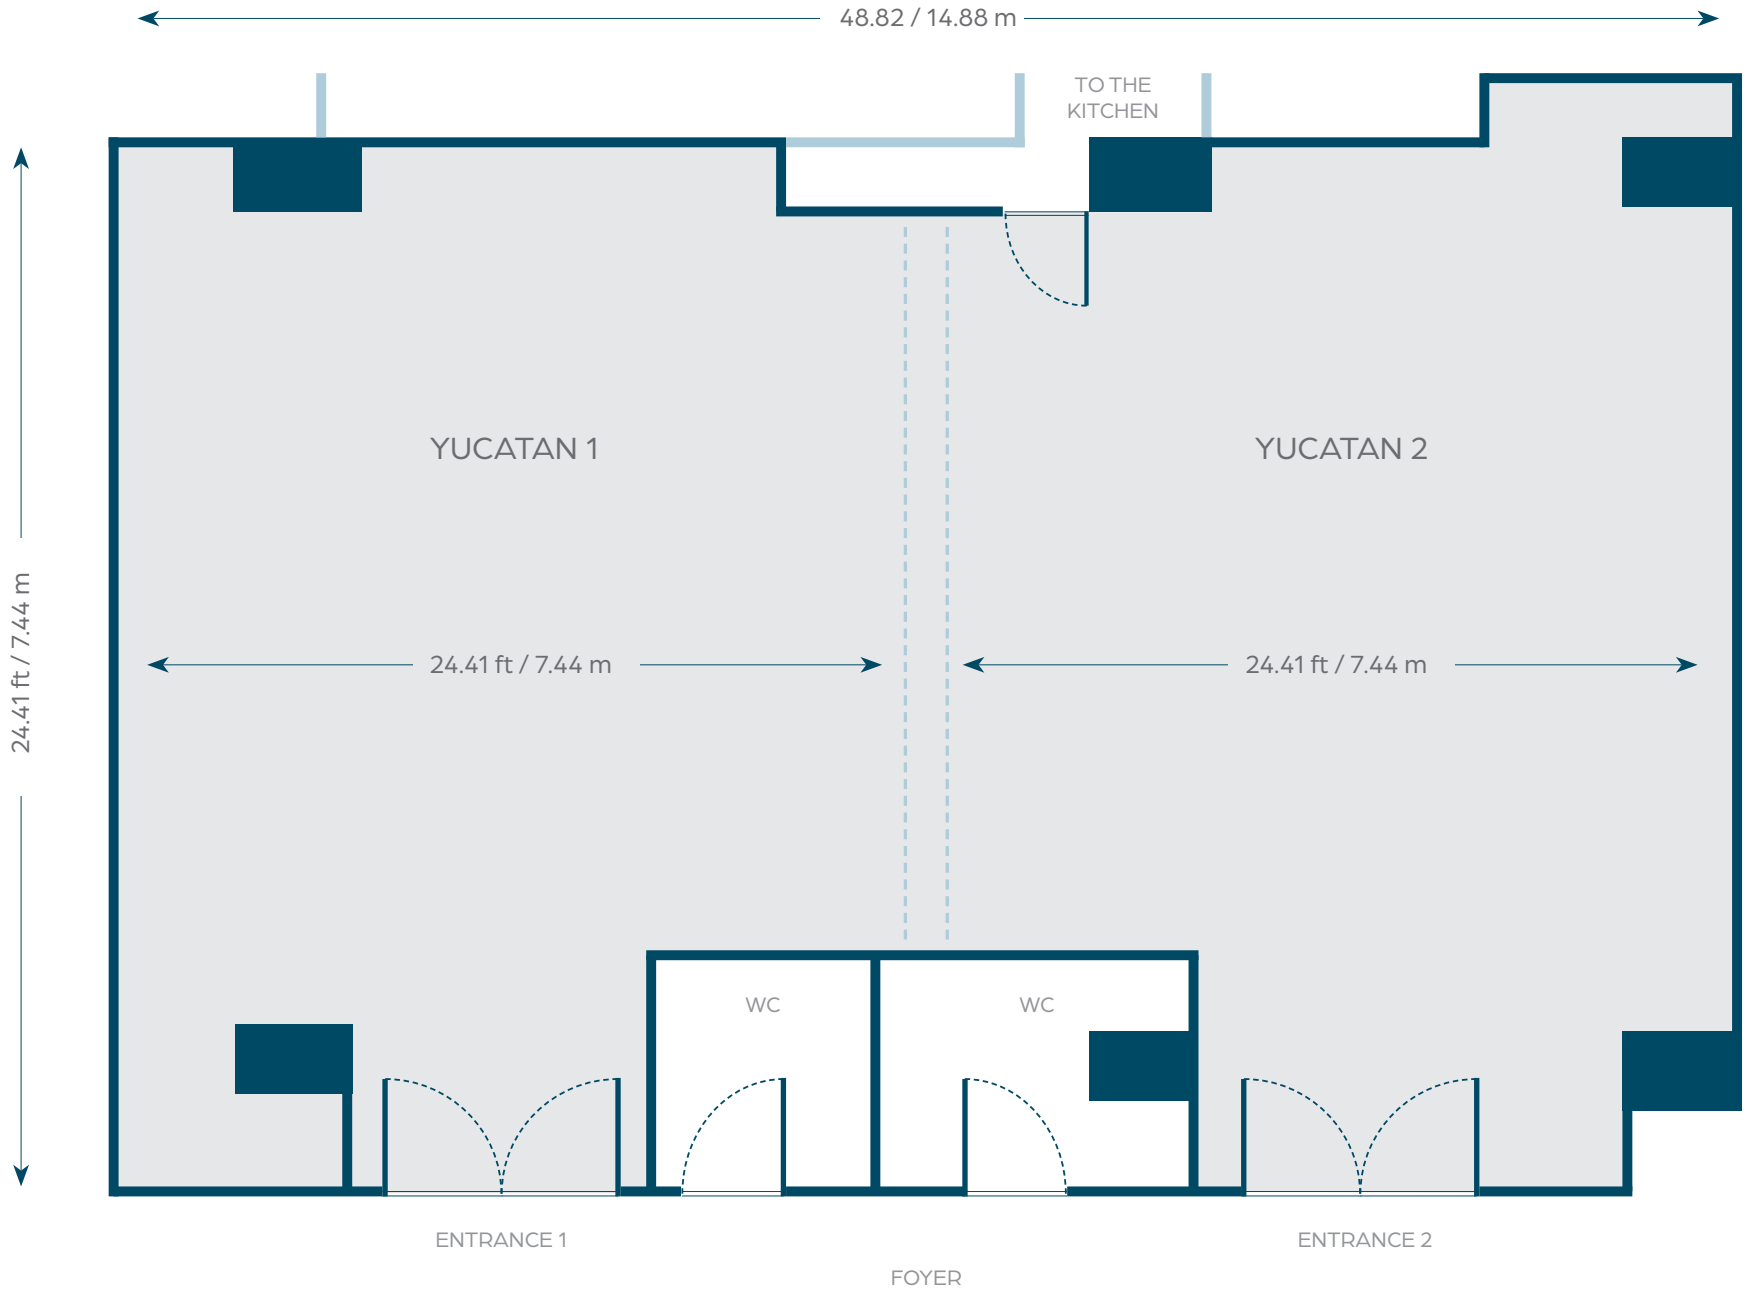

Dimensions

9,118 ft² / 842.3 m²

Height

43 ft / 4 m

Room Name	Dimensions				Ceiling Height		Capacities				
	ft ²	ft	m ²	m	ft	m	Theater	Classroom	Banquet	U Shape	Reception
LUUM (Total)	9,118	97 x 94	842.3	29.4 x 28.65	43	4	348	612	490	106	980
HA (Upper)	2,950	32 x 94	273.79	9.7 x 28.65	43	4	288	180	140	88	580
HA (Lower)	2,951	32 x 94	273.79	9.7 x 28.65	43	4	288	180	140	88	580
BAK (Finger)	2,951	33 x 94	273.29	10 x 28.65	43	4	288	180	140	88	580
Foyer	2,848.53	20 x 88	178.52	6.5 x 29.38	13.41	4.15	-	-	-	-	150
Breakout 1	542.57	20.9 x 20.7	58.45	6.28 x 6.15	13.12	2.2	-	-	20 - seating set up		
Breakout 2	533.78	20.9 x 19.8	49.61	6.28 x 6.05	13.12	2.2	-	-	20 - seating set up		
Breakout 3	547.15	20.9 x 26.3	58.84	6.28 x 7.28	13.12	2.2	-	-	20 - seating set up		
Oval Boardroom	459.78	26.3 x 16.7	48.85	8.1 x 5.11	13.12	2.2	-	-	14 - seating set up		

Located in the heart of Cancun Hotel Zone and amazing Level 18 – Rooftop Cabana Lounge (\$)
Adults-only.

YUCATAN

Dimensions

1,242 ft² / 115.34 m²

Height

8.53 ft / 2.6 m

Room Name	Dimensions				Ceiling Height		Capacities				
	ft ²	ft	m ²	m	ft	m	Reception	Theater	U-Shape	Classroom	Banquet
Yucatan	1,241.32	51.83 x 23.95	115.34	15.8 x 7.3	8.53	2.60	60	100	40	60	70
Yucatan 1	620.3	25.90 x 23.95	57.67	7.9 x 7.3	8.53	2.60	30	40	20	30	30
Yucatan 2	620.3	25.90 x 23.95	57.67	7.9 x 7.3	8.53	2.60	30	40	20	30	30