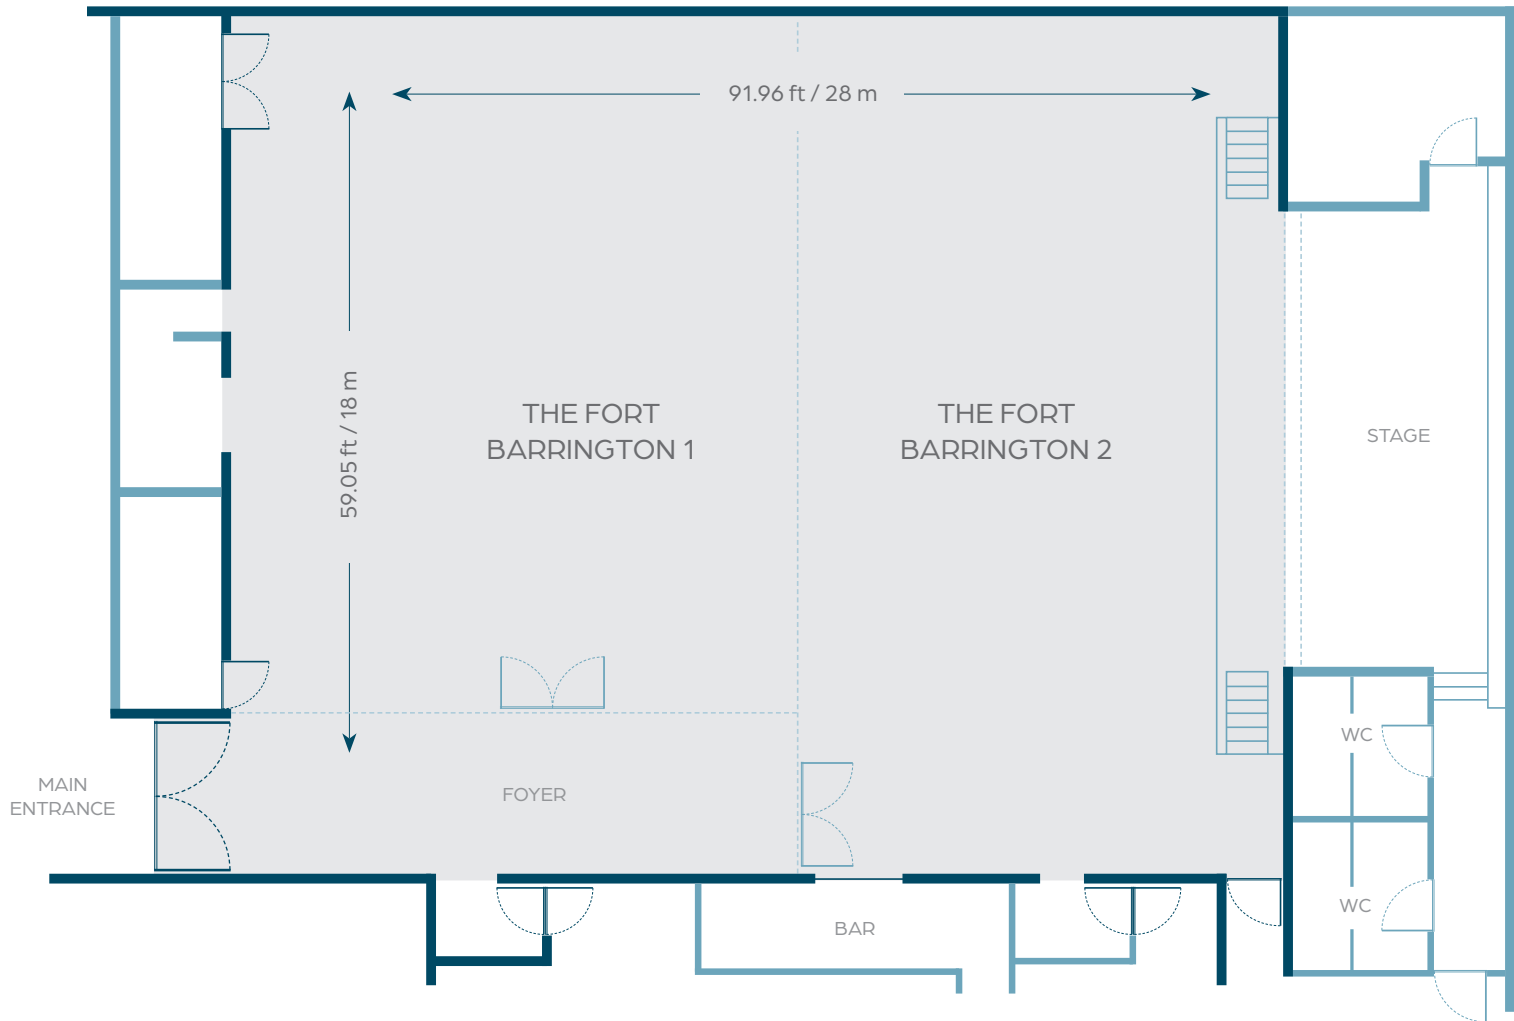

Dimensions

6,112 ft² / 567.8234 m²

Height

19.68 ft / 6.0 m

Room Name	Dimensions				Ceiling Height		Capacities				
	ft ²	ft	m ²	m	ft	m	U Shape	Banquet	Theatre	Classroom	Reception
Gros Islet Ballroom	6,112	91.86 x 68.89	567.82	28 x 21	19.68	6.00	150	350	600	300	300
Gros Islet 1	2,028		188.41		19.68	6.00	50	100	200	100	70
Gros Islet 2	2,028		188.41		19.68	6.00	50	100	200	100	70
Gros Islet 3 + Stage	3,111		289.02		19.68	6.00	50	100	200	100	70
Dennergy Breakout	780		72.46				15	-	-	-	-
Soufriere Breakout	780		72.46				15	-	-	-	-
Canaries Breakout	780		72.46				15	-	-	-	-
Castries Board Room	780		72.46				15	-	-	-	-

Beach and terrace

Highlight

Located at Deep Bay and 6 chairman overwater bungalows.

THE FORT BARRINGTON

Dimensions

5,430 ft² / 504 m²

Height

9.68 ft / 6 m

Room Name	Dimensions				Ceiling Height		Capacities				
	ft ²	ft	m ²	m	ft	m	Reception	Theater	U-Shape	Classroom	Banquet
The Fort Barrington	5,430.24	91.96 x 59.05	504	28 x 18	19.68	6	280	250	80	250	280
The Fort Barrington 1	2,475.7	65.61 x 37.72	230	20 x 11.5	19.68	6	120	100	30	100	120
The Fort Barrington 2	2,386.14	44.6 x 53.47	221.68	13.6 x 16.3	19.68	6	120	100	30	100	120