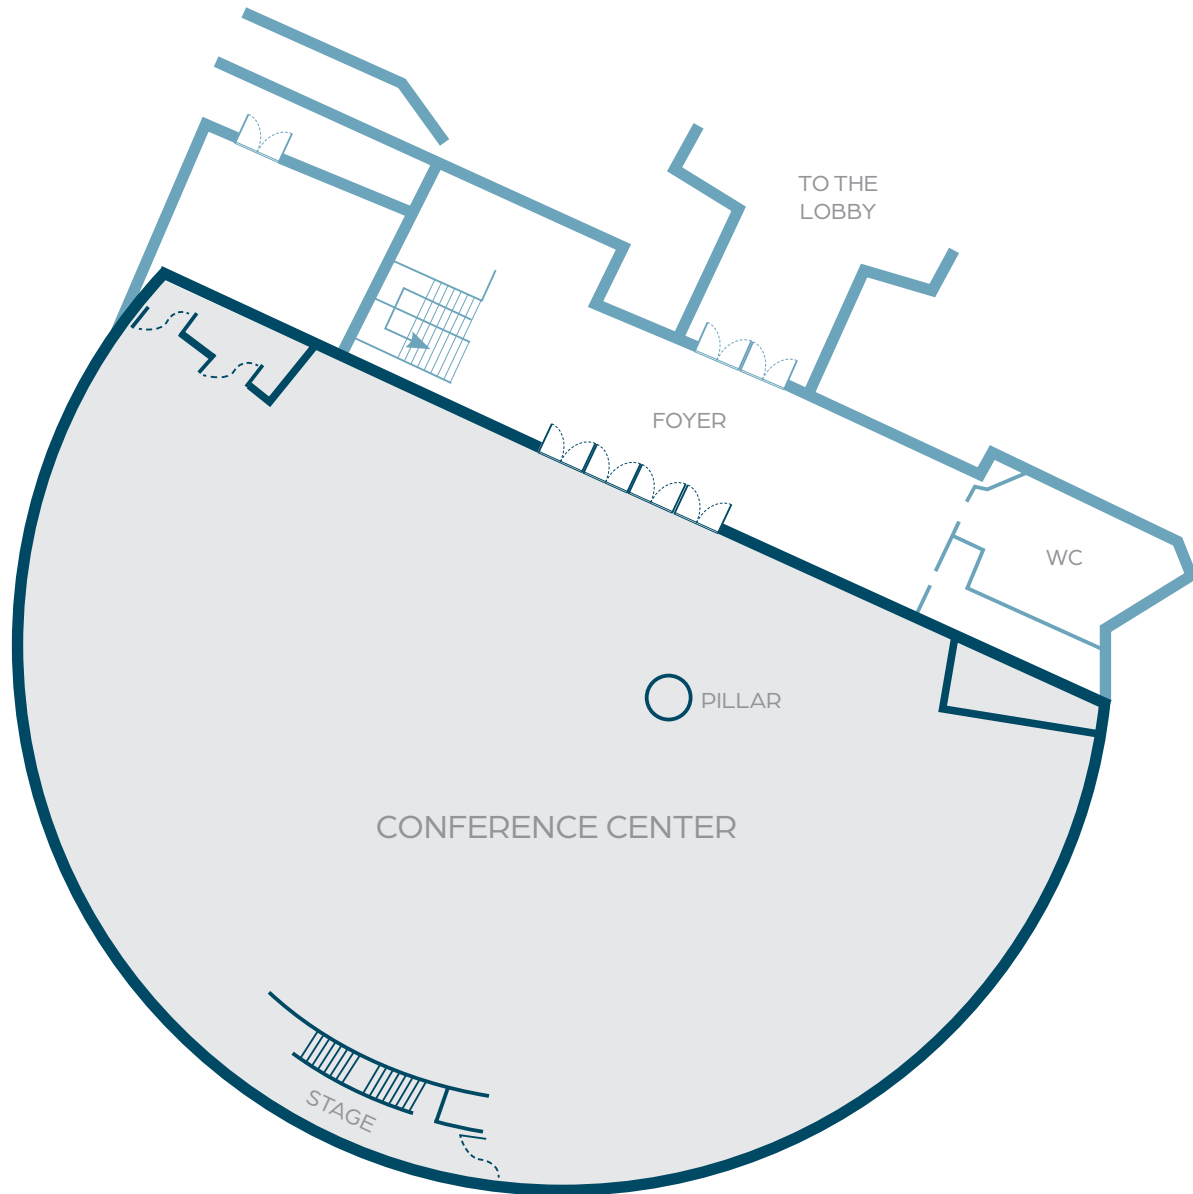

CONFERENCE CENTER

Dimensions

9,634 ft² / 895.03 m²

Height

12 ft / 3.66 m

Room Name	Dimensions				Ceiling Height		Capacities				
	ft²	ft	m²	m	ft	m	Theater	Classroom	Banquet	U Shape	Reception
Conference Center	9,634	12	895.03	3.66	12	3.66	335	288	430	179	716
Foyer	1,830	12	170.01	3.66	12	3.66	-	-	-	-	136