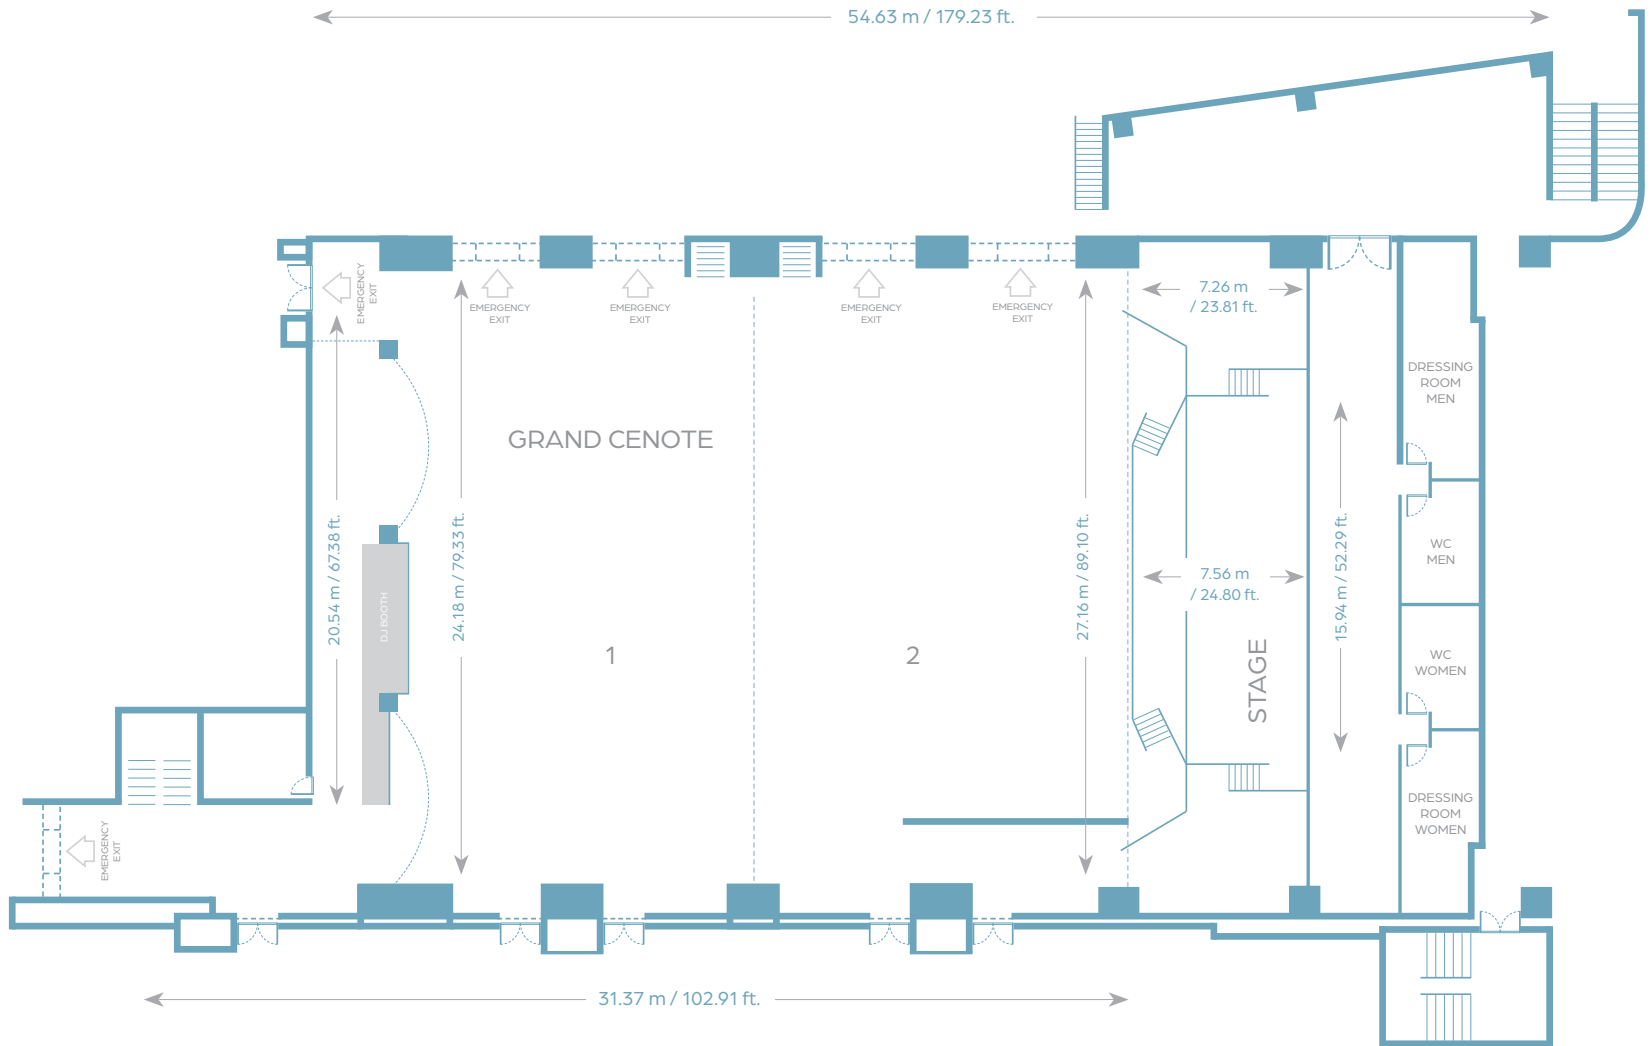

Highlight

Located in the heart of Cancun Hotel Zone and amazing Level 18 – Rooftop Cabana Lounge (\$)
Adults-only.

YUCATAN

Dimensions

1,242 ft² / 115.34 m²

Height

8.53 ft / 2.6 m

Room Name	Dimensions				Ceiling Height		Capacities				
	ft ²	ft	m ²	m	ft	m	Reception	Theater	U-Shape	Classroom	Banquet
Yucatan	1,241.32	51.83 x 23.95	115.34	15.8 x 7.3	8.53	2.60	60	100	40	60	70
Yucatan 1	620.3	25.90 x 23.95	57.67	7.9 x 7.3	8.53	2.60	30	40	20	30	30
Yucatan 2	620.3	25.90 x 23.95	57.67	7.9 x 7.3	8.53	2.60	30	40	20	30	30

CONVENTION CENTER (SECOND FLOOR)

Dimensions

13,163.98 ft² / 1,223.60 m²

Height

24.93 ft / 7.60 m

Room Name	Dimensions				Ceiling Height		Capacities				
	ft ²	ft	m ²	m	m	ft	Theater	Classroom	Banquet	Cocktail	U Shape
EMERALD 1	441.52	23.62 x 18.7	41.04	7.2 x 5.7	2.67	8.76	30	20	20	30	12
EMERALD 2	459.92	24.6 x 18.7	42.75	7.5 x 5.7	2.67	8.76	30	20	20	30	12
EMERALD 3	459.92	24.6 x 18.7	42.75	7.5 x 5.7	2.67	8.76	30	20	20	30	12
EMERALD 4	459.92	24.6 x 18.7	42.75	7.5 x 5.7	2.67	8.76	30	20	20	30	12
EMERALD 5	459.92	24.6 x 18.7	42.75	7.5 x 5.7	2.67	8.76	30	20	20	30	12
EMERALD 6	441.52	23.62 x 18.7	41.04	7.2 x 5.7	2.67	8.76	30	20	20	30	12
EMERALD 7	278.91	20.01 x 13.94	25.93	6.1 x 4.25 x 5.7	2.67	8.76	20	16	12	20	20
EMERALD 8	314.68	14.76 x 21.32	29.25	4.5 x 6.5 x 5.7	2.67	8.76	30	20	20	30	20
EMERALD 9	314.68	14.76 x 21.32	29.25	4.5 x 6.5 x 5.7	2.67	8.76	30	20	20	30	20
EMERALD 3+4	919.84	49.2 x 18.7	85.5	15 x 5.7	2.67	8.76	60	40	40	60	36

GRAND CENOTE

Dimensions

8,081.71 ft² / 751.2 m²

Height

21.32 ft / 6.50 m

Room Name	Dimensions				Ceiling Height		Capacities				
	ft ²	ft	m ²	m	m	ft	Theater	Classroom	Banquet	Cocktail	U Shape
GRAND CENOTE	9,091.92	88.56 x 102.66	751.2	27 x 31.3	6.50	21.32	750	500	500	720	112
GRAND CENOTE 1	4,589.53	88.56 x 50.84	372	27 x 15.5	6.50	21.32	350	240	280	300	84
GRAND CENOTE 2	4,589.53	88.56 x 51.82	379.2	27 x 15.8	6.50	21.32	350	240	280	300	84
STAGE	1,291.01	52.48 x 24.60	247.2	16 x 7.5	5.60	18.37	N/A	N/A	N/A	N/A	N/A