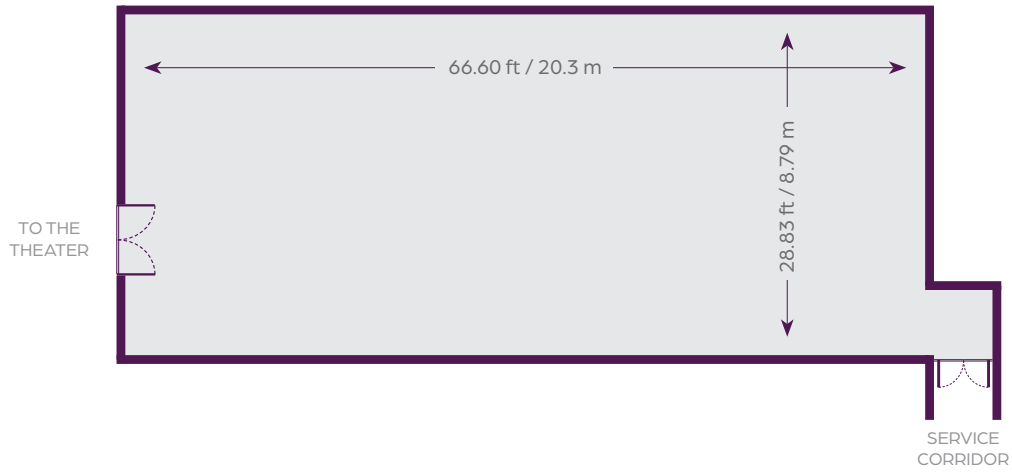

1 meeting room (1915 sq.ft)
and 1 breakout (635 sq.ft)

Outdoor

Beach and rooftop terrace

Highlight

Convenient location and a
wide range of activities in
destination

GUANACASTE

Dimensions
1,915 ft² / 178 m²

Height
10.82 ft / 3.3 m