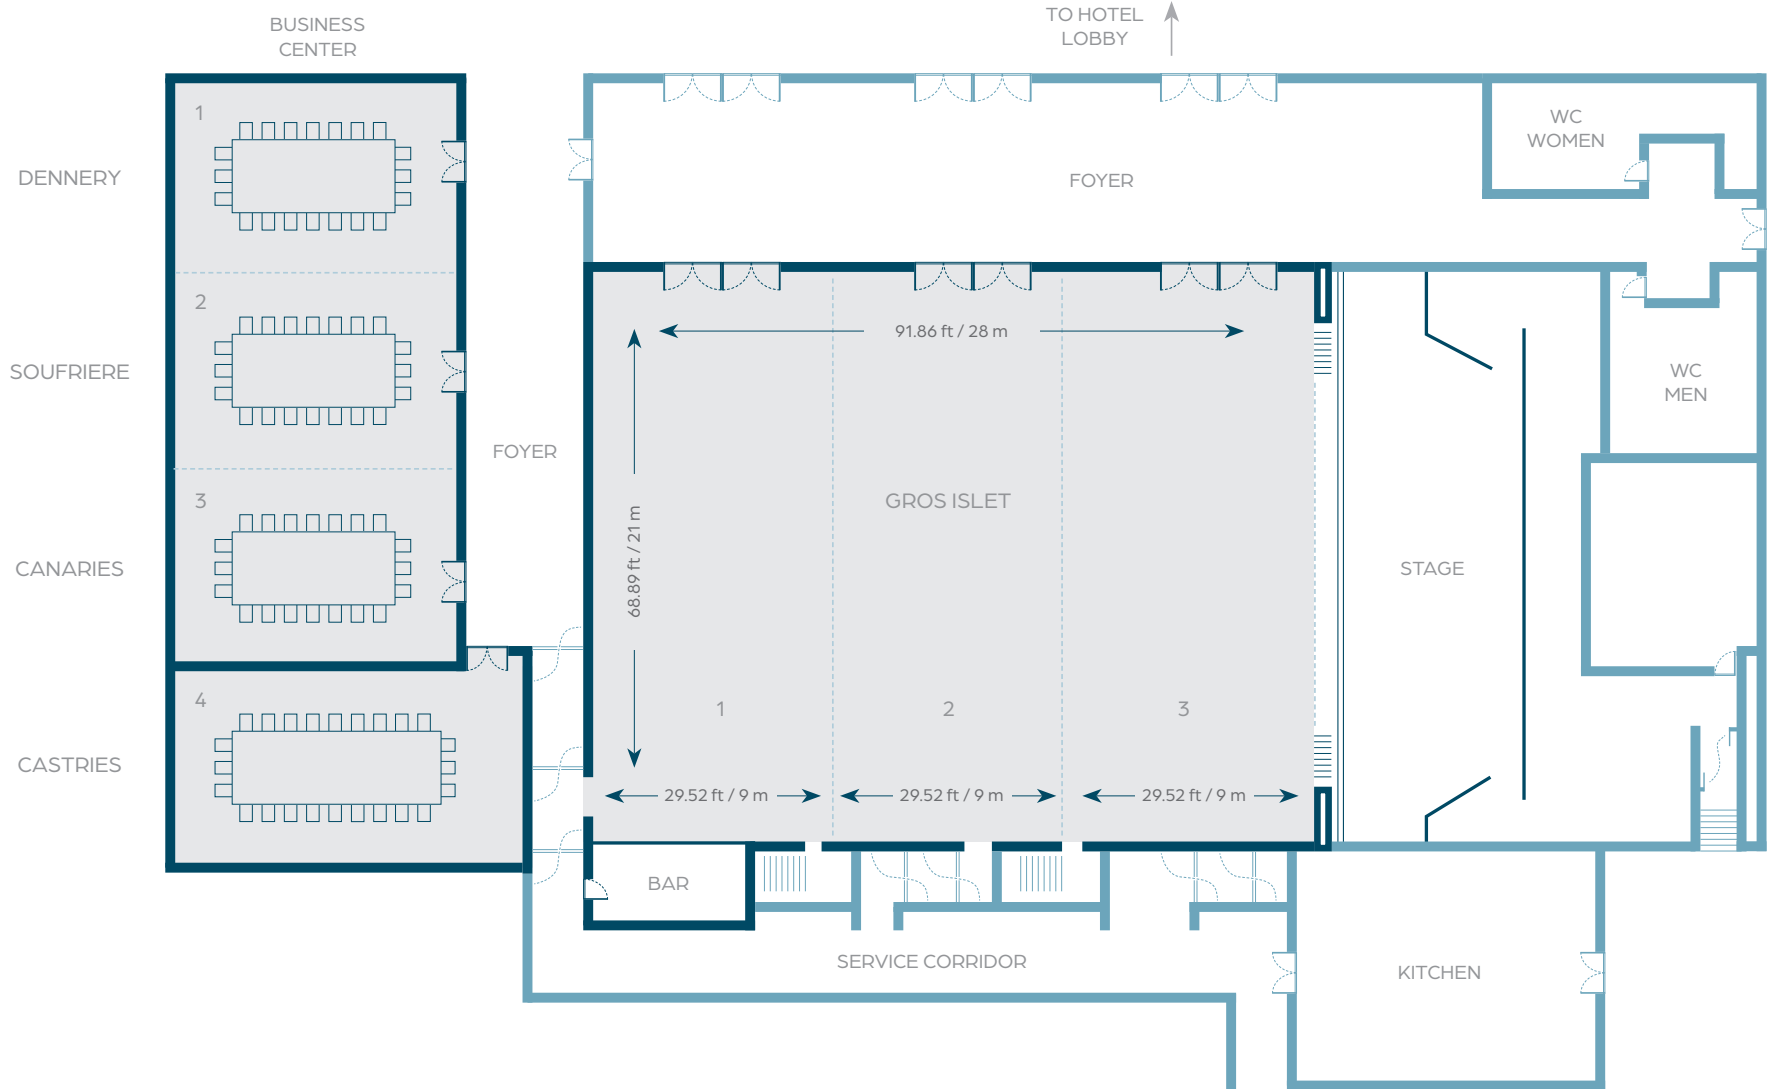

2 bars

Meeting Space

Same as Royalton Saint
Lucia

Outdoor

Beach, lawn, pool deck
and theater

Highlight

Private cove and access
to Royalton Saint Lucia.
Adults-only.

Access to Royalton
Restaurants

GROS ISLET BALLROOM

Dimensions

6,112 ft² / 567.8234 m²

Height

19.68 ft / 6.0 m

Room Name	Dimensions				Ceiling Height		Capacities				
	ft ²	ft	m ²	m	ft	m	U Shape	Banquet	Theatre	Classroom	Reception
Gros Islet Ballroom	6,112	91.86 x 68.89	567.82	28 x 21	19.68	6.00	600	300	350	150	300
Gros Islet 1	2,028		188.41		19.68	6.00	200	100	100	50	70
Gros Islet 2	2,028		188.41		19.68	6.00	200	100	100	50	70
Gros Islet 3 + Stage	3,111		289.02		19.68	6.00	200	100	100	50	70
Dennergy Breakout	780		72.46				-	-	-	15	-
Soufriere Breakout	780		72.46				-	-	-	15	-
Canaries Breakout	780		72.46				-	-	-	15	-
Castries Board Room	780		72.46				-	-	-	15	-