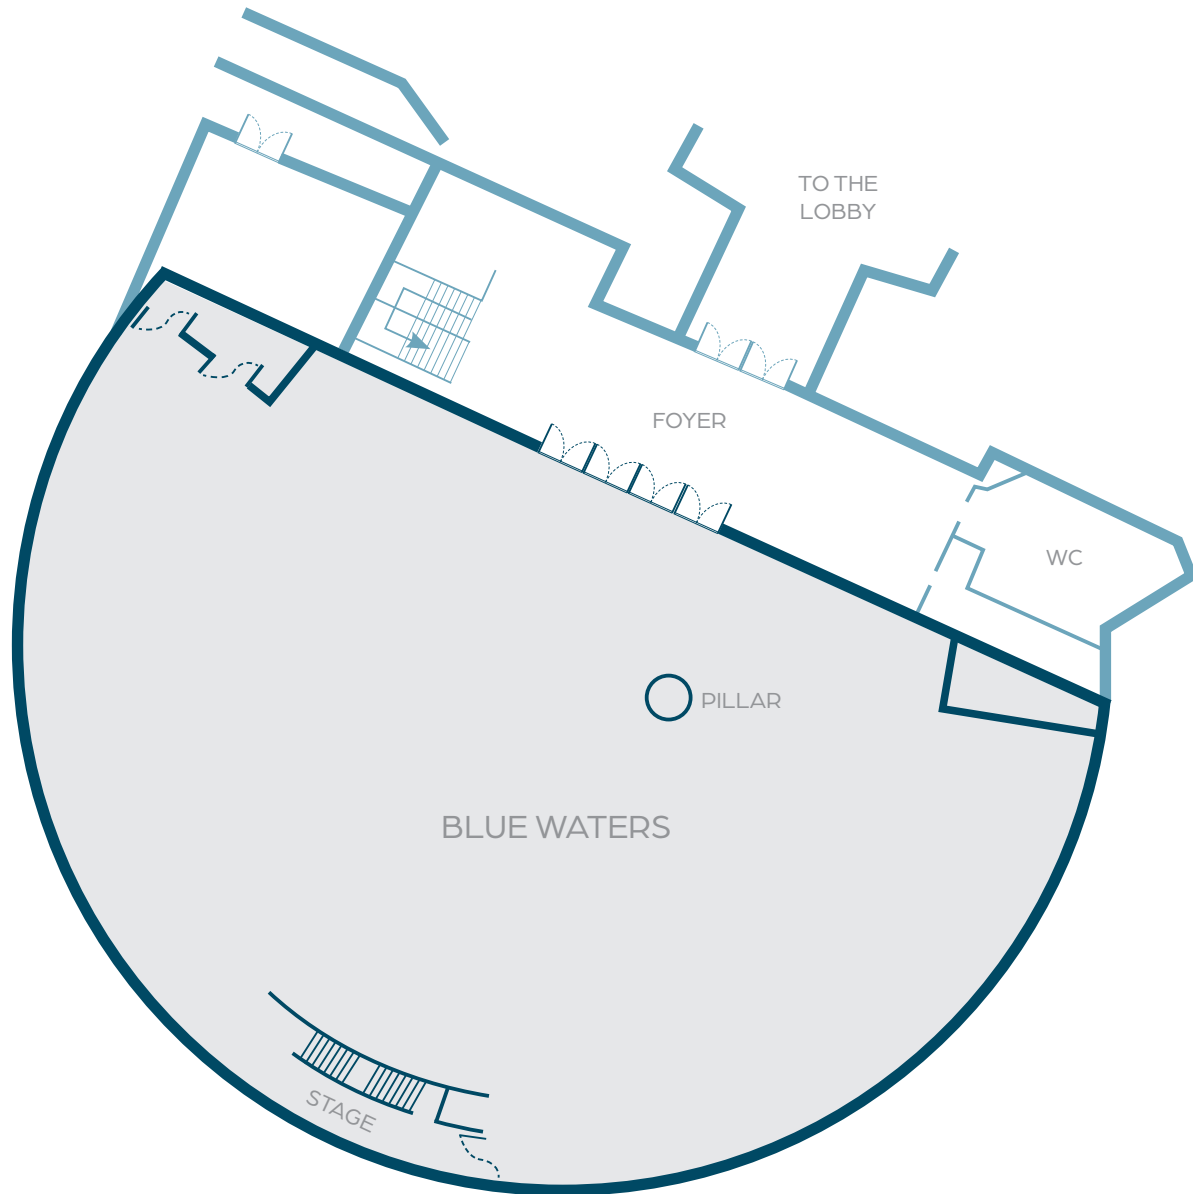

Exchange privileges with Royalton Blue Waters.

Access to Royalton Restaurants

CONFERENCE CENTER

Dimensions

9,634 ft² / 895.03 m²

Height

12 ft / 3.66 m

Room Name	Dimensions				Ceiling Height		Capacities				
	ft ²	ft	m ²	m	ft	m	Theater	Classroom	Banquet	U Shape	Reception
White Sands	9,634	12	895.03	3.66	12	3.66	335	288	430	179	716
Foyer	1,830	12	170.01	3.66	12	3.66	-	-	-	-	136

VENUE
CONFERENCE CENTER

ROYALTON NEGRIL

An Autograph Collection All-Inclusive Resort

Negril, Jamaica | 407 Rooms

Distance from airport

1 hour and 20 minutes
from Sangster International
Airport

Pools

Water park and 2 pools