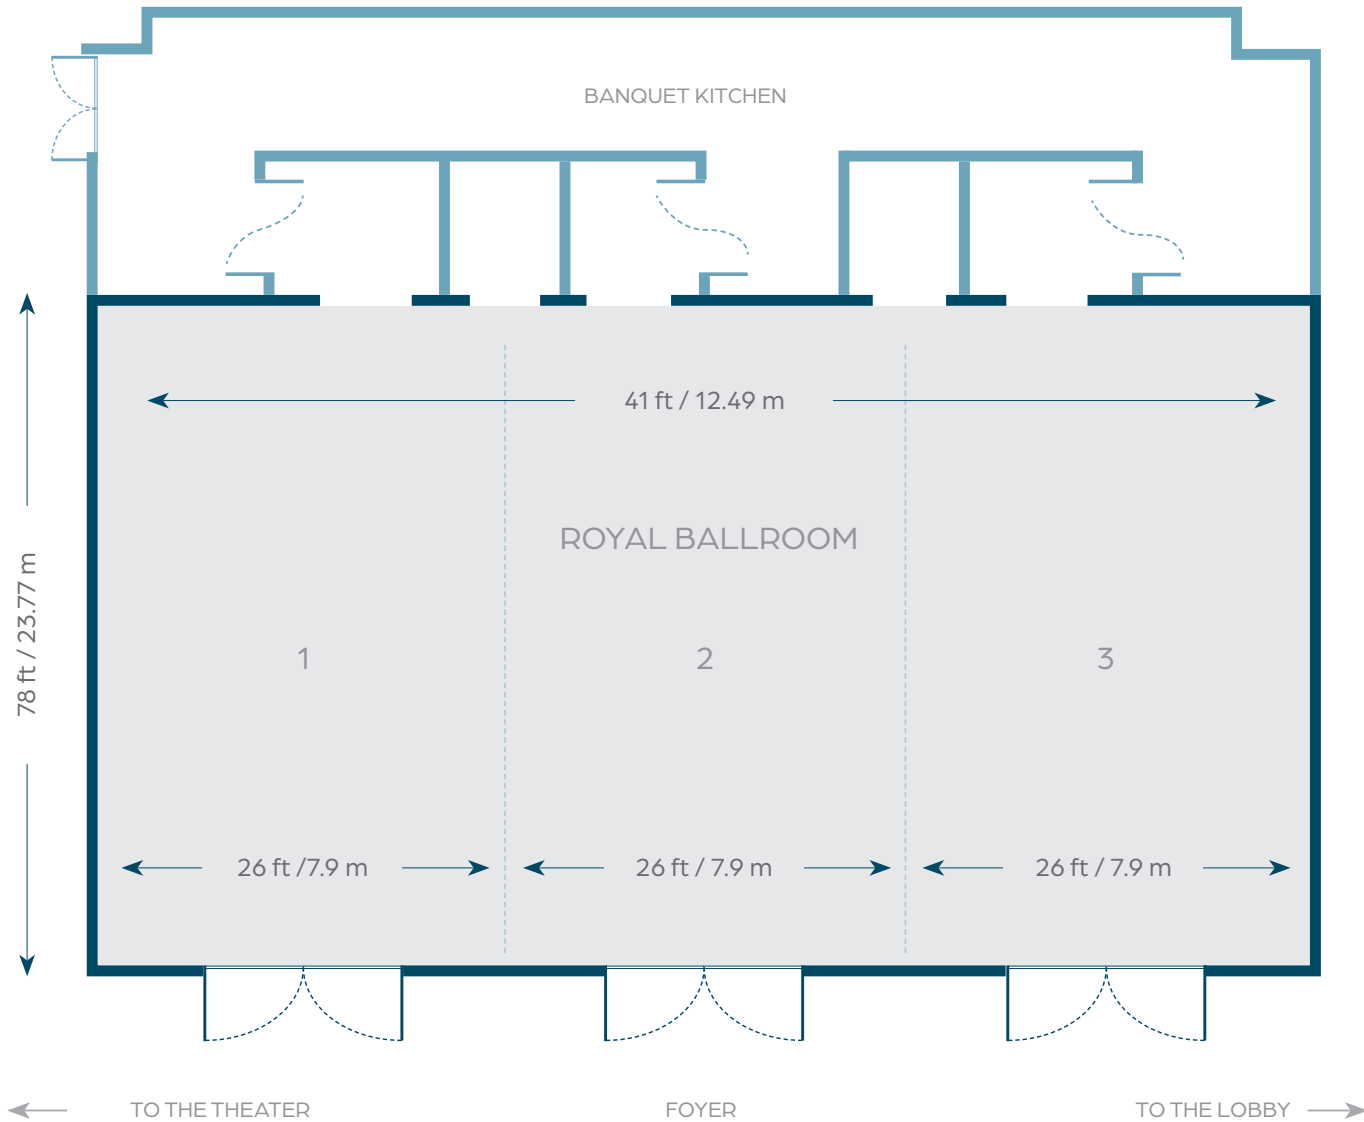

Highlight

Located in the heart of Cancun Hotel Zone and amazing Level 18 – Rooftop Cabana Lounge (\$)
Adults-only.

YUCATAN

Dimensions

1,242 ft² / 115.34 m²

Height

8.53 ft / 2.6 m

Room Name	Dimensions				Ceiling Height		Capacities				
	ft ²	ft	m ²	m	ft	m	Reception	Theater	U-Shape	Classroom	Banquet
Yucatan	1,241.32	51.83 x 23.95	115.34	15.8 x 7.3	8.53	2.60	60	100	40	60	70
Yucatan 1	620.3	25.90 x 23.95	57.67	7.9 x 7.3	8.53	2.60	30	40	20	30	30
Yucatan 2	620.3	25.90 x 23.95	57.67	7.9 x 7.3	8.53	2.60	30	40	20	30	30

Outdoor

Terraces, beach and plaza

Highlight

Access to neighboring Royalton Punta Cana and Royalton Splash Punta Cana. Casino (\$). **Adults-only.**

Access to Royalton Restaurants

ROYAL BALLROOM

Dimensions

3,198 ft² / 974.76 m²

Height

14 ft / 3.5 m

Room Name	Dimensions				Ceiling Height		Capacities				
	ft ²	ft	m ²	m	ft	m	Theater	Classroom	Banquet	U Shape	Reception
Royal Ballroom	3,198	41 x 78	974.76	12.49 x 23.77	14	3.5	200	140	200	90	250
Royal 1	1,066	41 x 26	324.92	12.49 x 7.9	14	3.5	56	48	72	30	120
Royal 2	1,067	42 x 26	34.92	12.49 x 7.9	14	3.5	56	48	72	30	120
Royal 3	1,068	43 x 26	324.92	12.49 x 7.9	14	3.5	56	48	72	30	120
Foyer	1,170	65 x 18	356.62	19.81 x 5.48	14	3.5	-	-	-	-	90
Royalon Theater	8,000		2,438.43				620	-	-	-	-