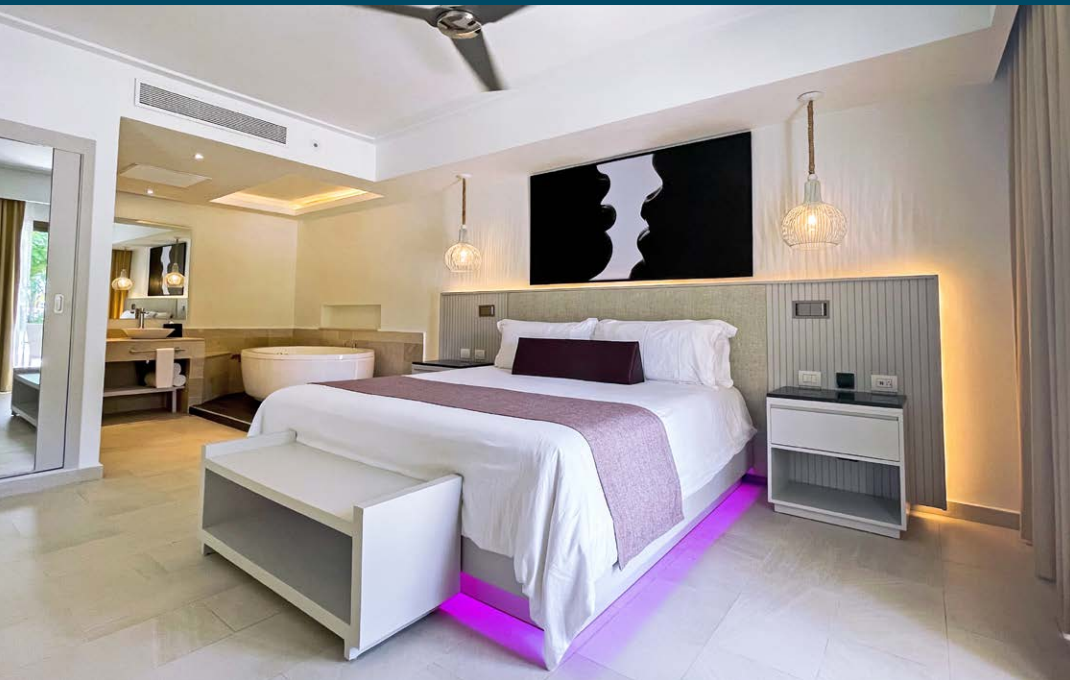

Distance from airport

35 minutes from Punta Cana International Airport

Pools

3 pools and mermaid pool

Restaurants

1 buffet and 5 à la carte restaurants and snack bar
Hassle-Free Dining App

Bars

8 bars, 1 coffee shop and disco

Meeting Space

N/A

Outdoor

Beach and garden

Highlight

CHIC Mansion, Themed activities and Casino ($), Ideal for incentives.
Adults-only.