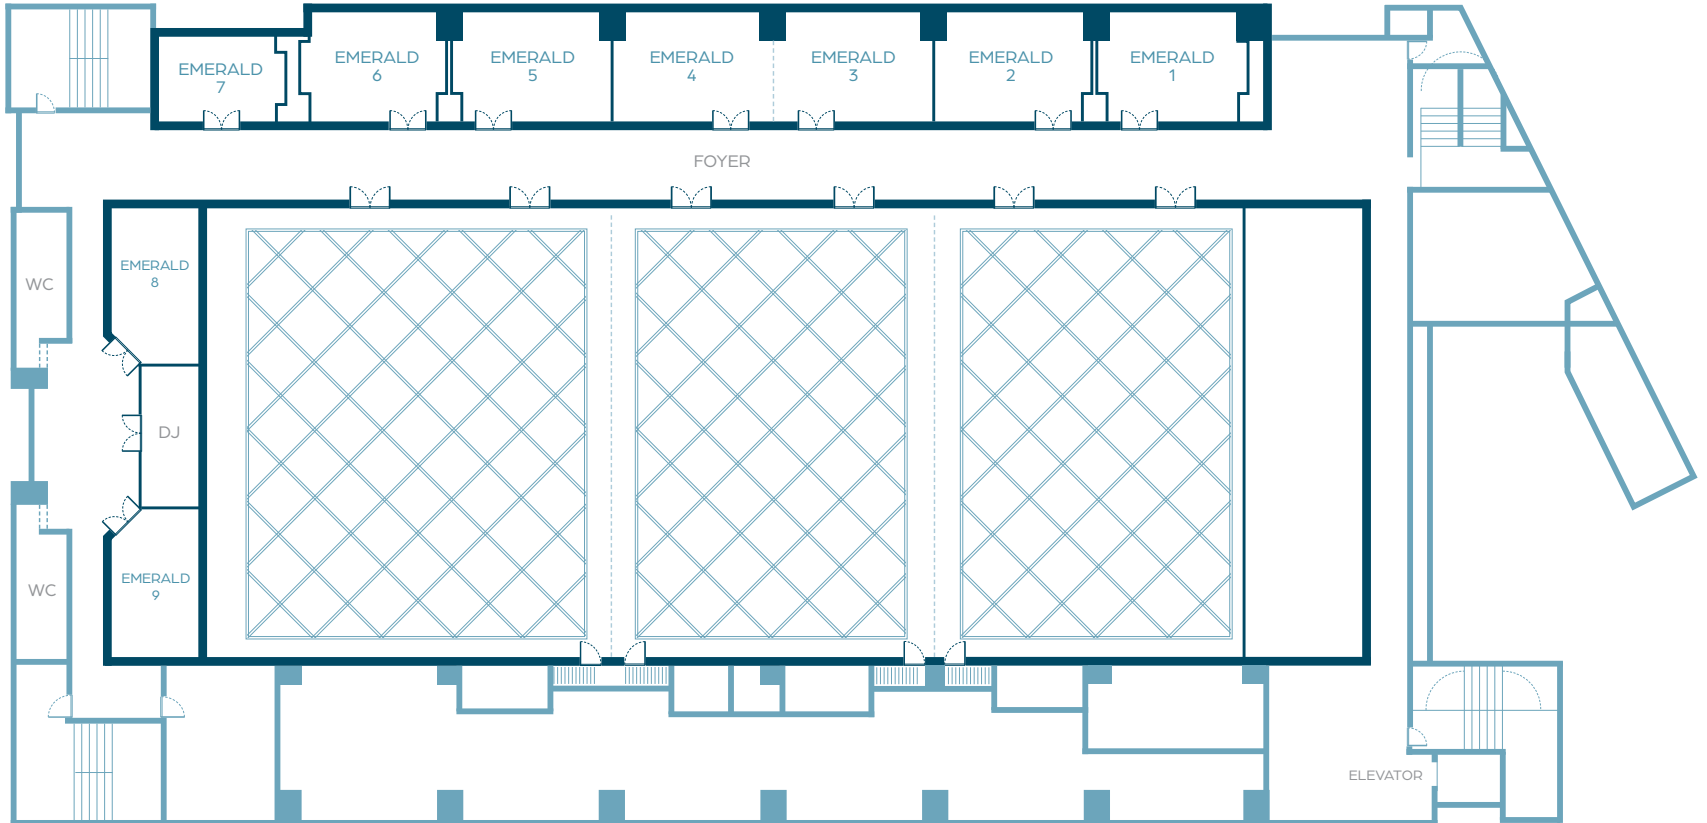

Room Name	Dimensions				Ceiling Height		Capacities				
	ft ²	ft	m ²	m	m	ft	Theater	Classroom	Banquet	Cocktail	U Shape
BLUE RIVER	13,163.98	174.5 x 75.44	1,223.60	53.22 x 23	7.60	24.93	1,300	920	960	1,300	N/A
BLUE RIVER 1	3,934.35	52.15 x 75.44	365.7	15.9 x 23	7.60	24.93	320	260	240	320	76
BLUE RIVER 2	4,107.56	54.45 x 75.44	381.8	16.6 x 23	7.60	24.93	320	260	240	320	76
BLUE RIVER 3	5,146.82	68.22 x 75.44	478.4	20.8 x 23	7.60	24.93	400	340	360	400	84
BLUE RIVER 1 + 2	8,017.16	106.27 x 75.44	745.2	32.4 x 23	7.60	24.93	600	520	540	600	96
BLUE RIVER 2 + 3	9,254.38	122.67 x 75.44	860.2	37.4 x 23	7.60	24.93	750	550	600	750	108

CONVENTION CENTER (SECOND FLOOR)

Dimensions

13,163.98 ft² / 1,223.60 m²

Height

24.93 ft / 7.60 m

Room Name	Dimensions				Ceiling Height		Capacities				
	ft ²	ft	m ²	m	m	ft	Theater	Classroom	Banquet	Cocktail	U Shape
EMERALD 1	441.52	23.62 x 18.7	41.04	7.2 x 5.7	2.67	8.76	30	20	20	30	12
EMERALD 2	459.92	24.6 x 18.7	42.75	7.5 x 5.7	2.67	8.76	30	20	20	30	12
EMERALD 3	459.92	24.6 x 18.7	42.75	7.5 x 5.7	2.67	8.76	30	20	20	30	12
EMERALD 4	459.92	24.6 x 18.7	42.75	7.5 x 5.7	2.67	8.76	30	20	20	30	12
EMERALD 5	459.92	24.6 x 18.7	42.75	7.5 x 5.7	2.67	8.76	30	20	20	30	12
EMERALD 6	441.52	23.62 x 18.7	41.04	7.2 x 5.7	2.67	8.76	30	20	20	30	12
EMERALD 7	278.91	20.01 x 13.94	25.93	6.1 x 4.25 x 5.7	2.67	8.76	20	16	12	20	20
EMERALD 8	314.68	14.76 x 21.32	29.25	4.5 x 6.5 x 5.7	2.67	8.76	30	20	20	30	20
EMERALD 9	314.68	14.76 x 21.32	29.25	4.5 x 6.5 x 5.7	2.67	8.76	30	20	20	30	20
EMERALD 3+4	919.84	49.2 x 18.7	85.5	15 x 5.7	2.67	8.76	60	40	40	60	36