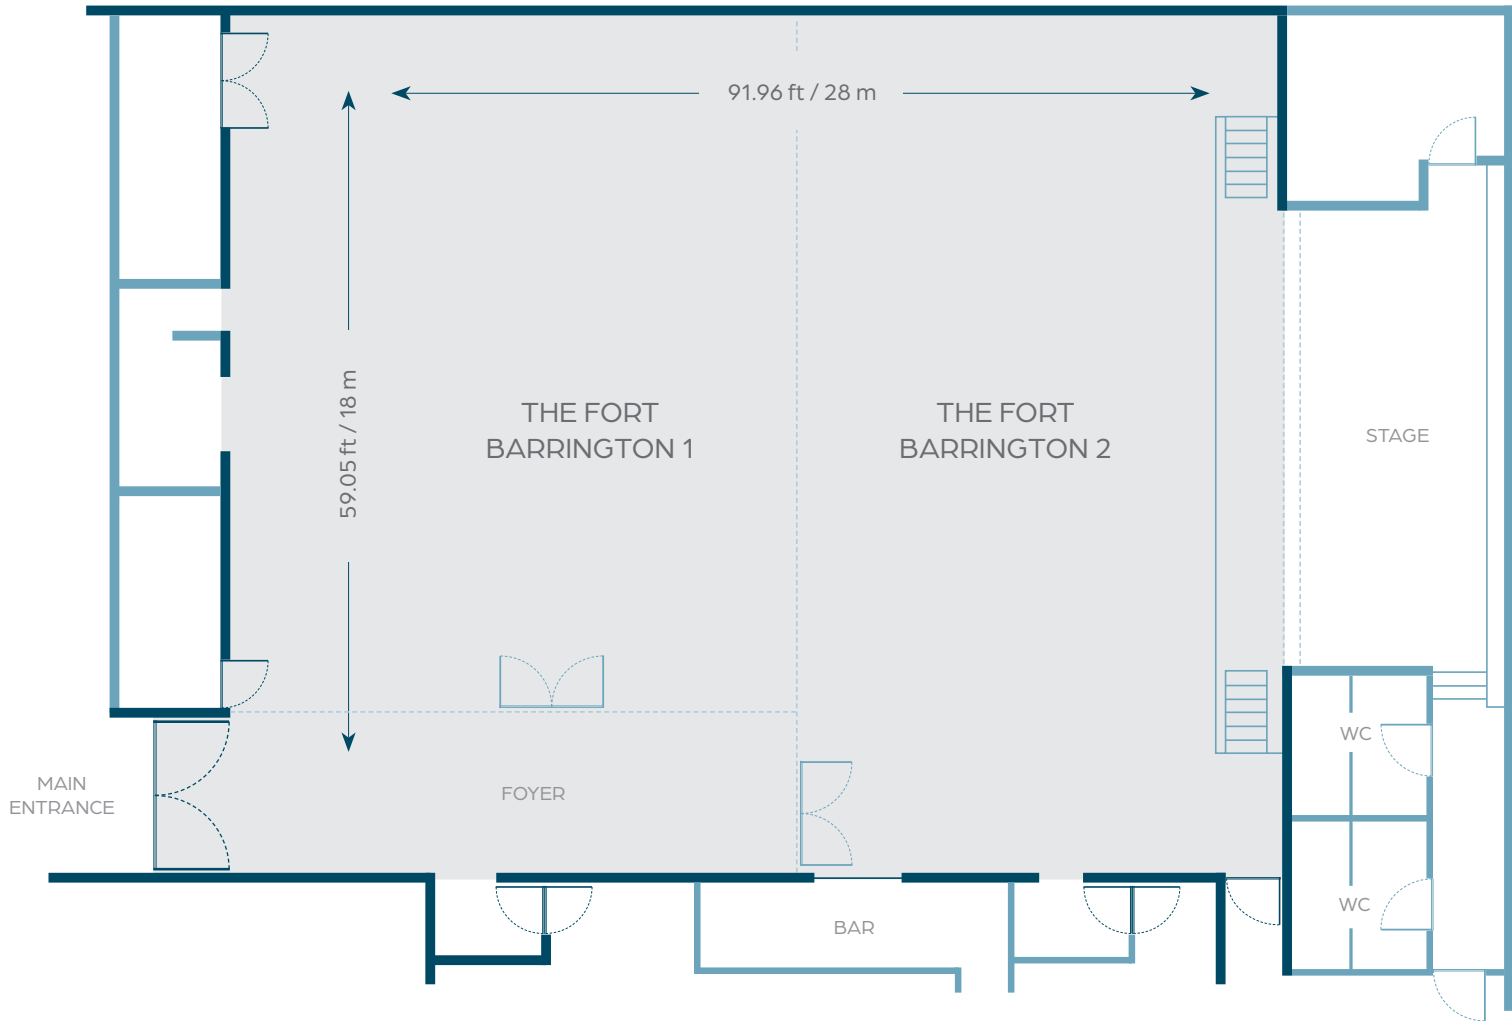

Over 5400 sq.ft

Outdoor

Beach and terrace

Highlight

Located at Deep Bay and 6 chairman overwater bungalows.

THE FORT BARRINGTON

Dimensions

5,430 ft² / 504 m²

Height

9.68 ft / 6 m

Room Name	Dimensions				Ceiling Height		Capacities				
	ft ²	ft	m ²	m	ft	m	Reception	Theater	U-Shape	Classroom	Banquet
The Fort Barrington	5,430.24	91.96 x 59.05	504	28 x 18	19.68	6	280	250	80	250	280
The Fort Barrington 1	2,475.7	65.61 x 37.72	230	20 x 11.5	19.68	6	120	100	30	100	120
The Fort Barrington 2	2,386.14	44.6 x 53.47	221.68	13.6 x 16.3	19.68	6	120	100	30	100	120