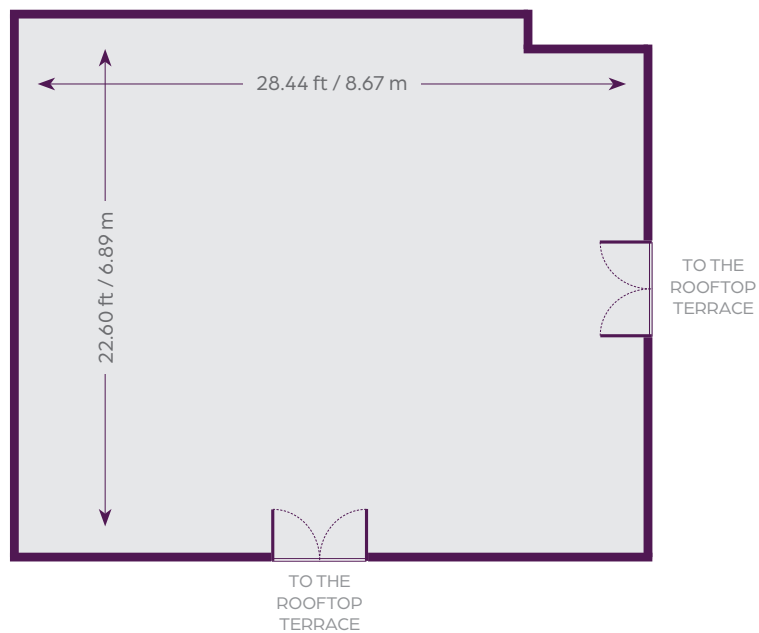

PAPAGAYO

Dimensions
635 ft² / 59 m²

Height
10.82 ft / 3.3 m

Dimensions					Ceiling Height	
Room Name	ft²	ft	m²	m	ft	m
Papagayo	635	28.44 x 22.60	59	8.67 x 6.89	10.82	3.3

Capacities				
Reception	Theater	U-Shape	Classroom	Banquet
20	30	18	16	30