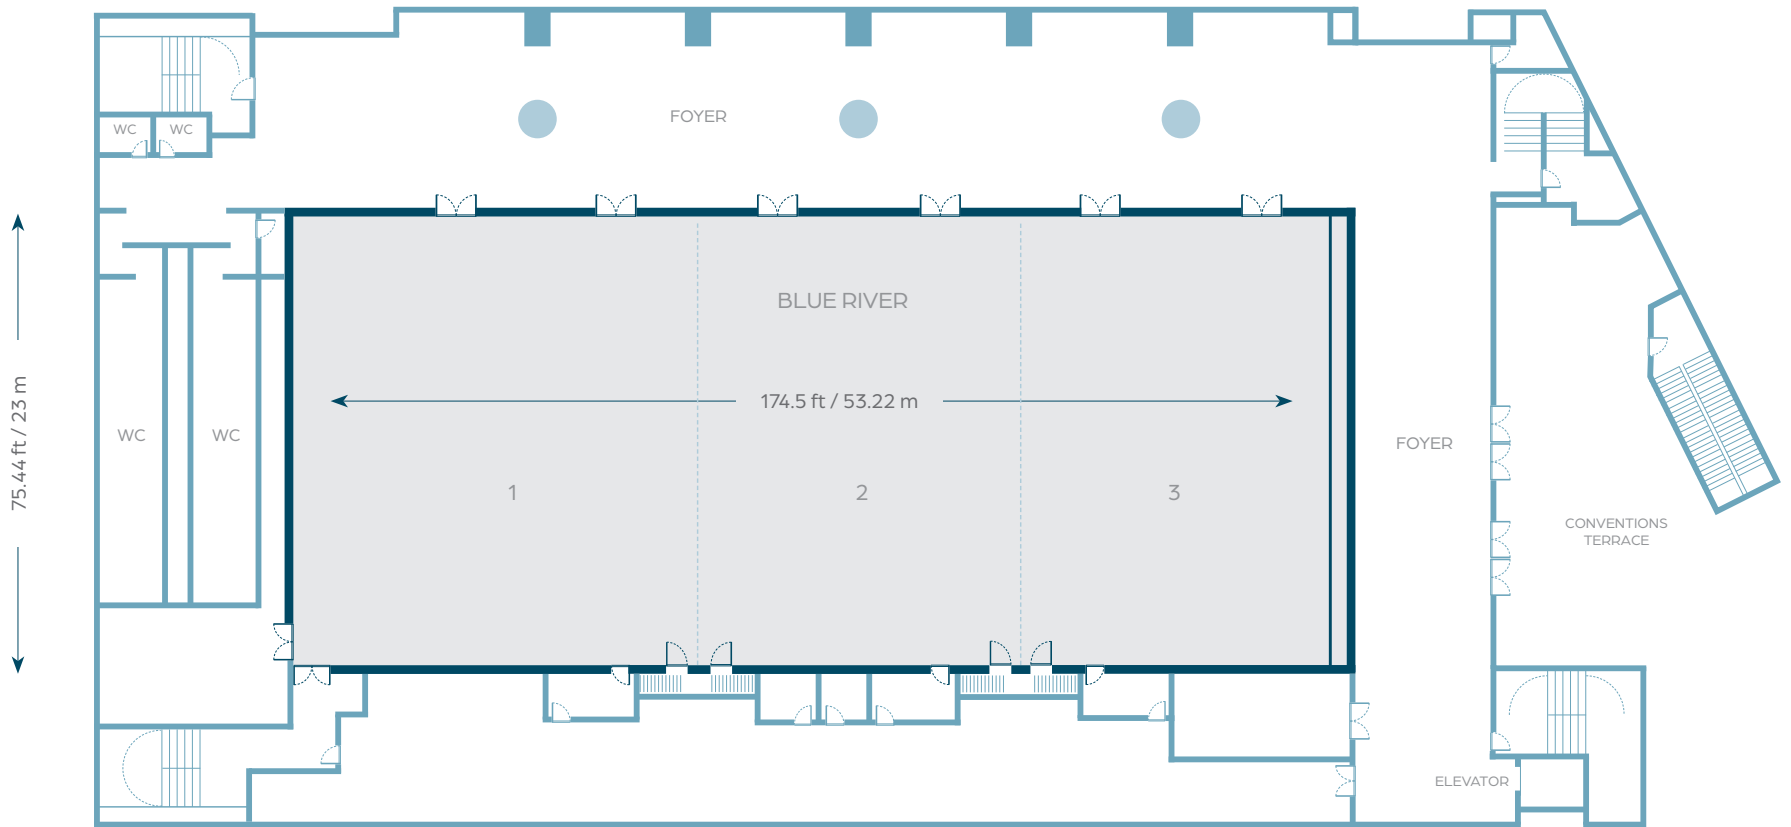

BLUE RIVER (FIRST FLOOR)

Dimensions
13,163.98 ft² / 1,223.60 m²

Height
24.93 ft / 7.60 m

Room Name	Dimensions				Ceiling Height		Capacities				
	ft²	ft	m²	m	m	ft	Theater	Classroom	Banquet	Cocktail	U Shape
BLUE RIVER	13,163.98	174.5 x 75.44	1,223.60	53.22 x 23	7.60	24.93	1,300	920	960	1,300	N/A
BLUE RIVER 1	3,934.35	52.15 x 75.44	365.7	15.9 x 23	7.60	24.93	320	260	240	320	76
BLUE RIVER 2	4,107.56	54.45 x 75.44	381.8	16.6 x 23	7.60	24.93	320	260	240	320	76
BLUE RIVER 3	5,146.82	68.22 x 75.44	478.4	20.8 x 23	7.60	24.93	400	340	360	400	84
BLUE RIVER 1 + 2	8,017.16	106.27 x 75.44	745.2	32.4 x 23	7.60	24.93	600	520	540	600	96
BLUE RIVER 2 + 3	9,254.38	122.67 x 75.44	860.2	37.4 x 23	7.60	24.93	750	550	600	750	108