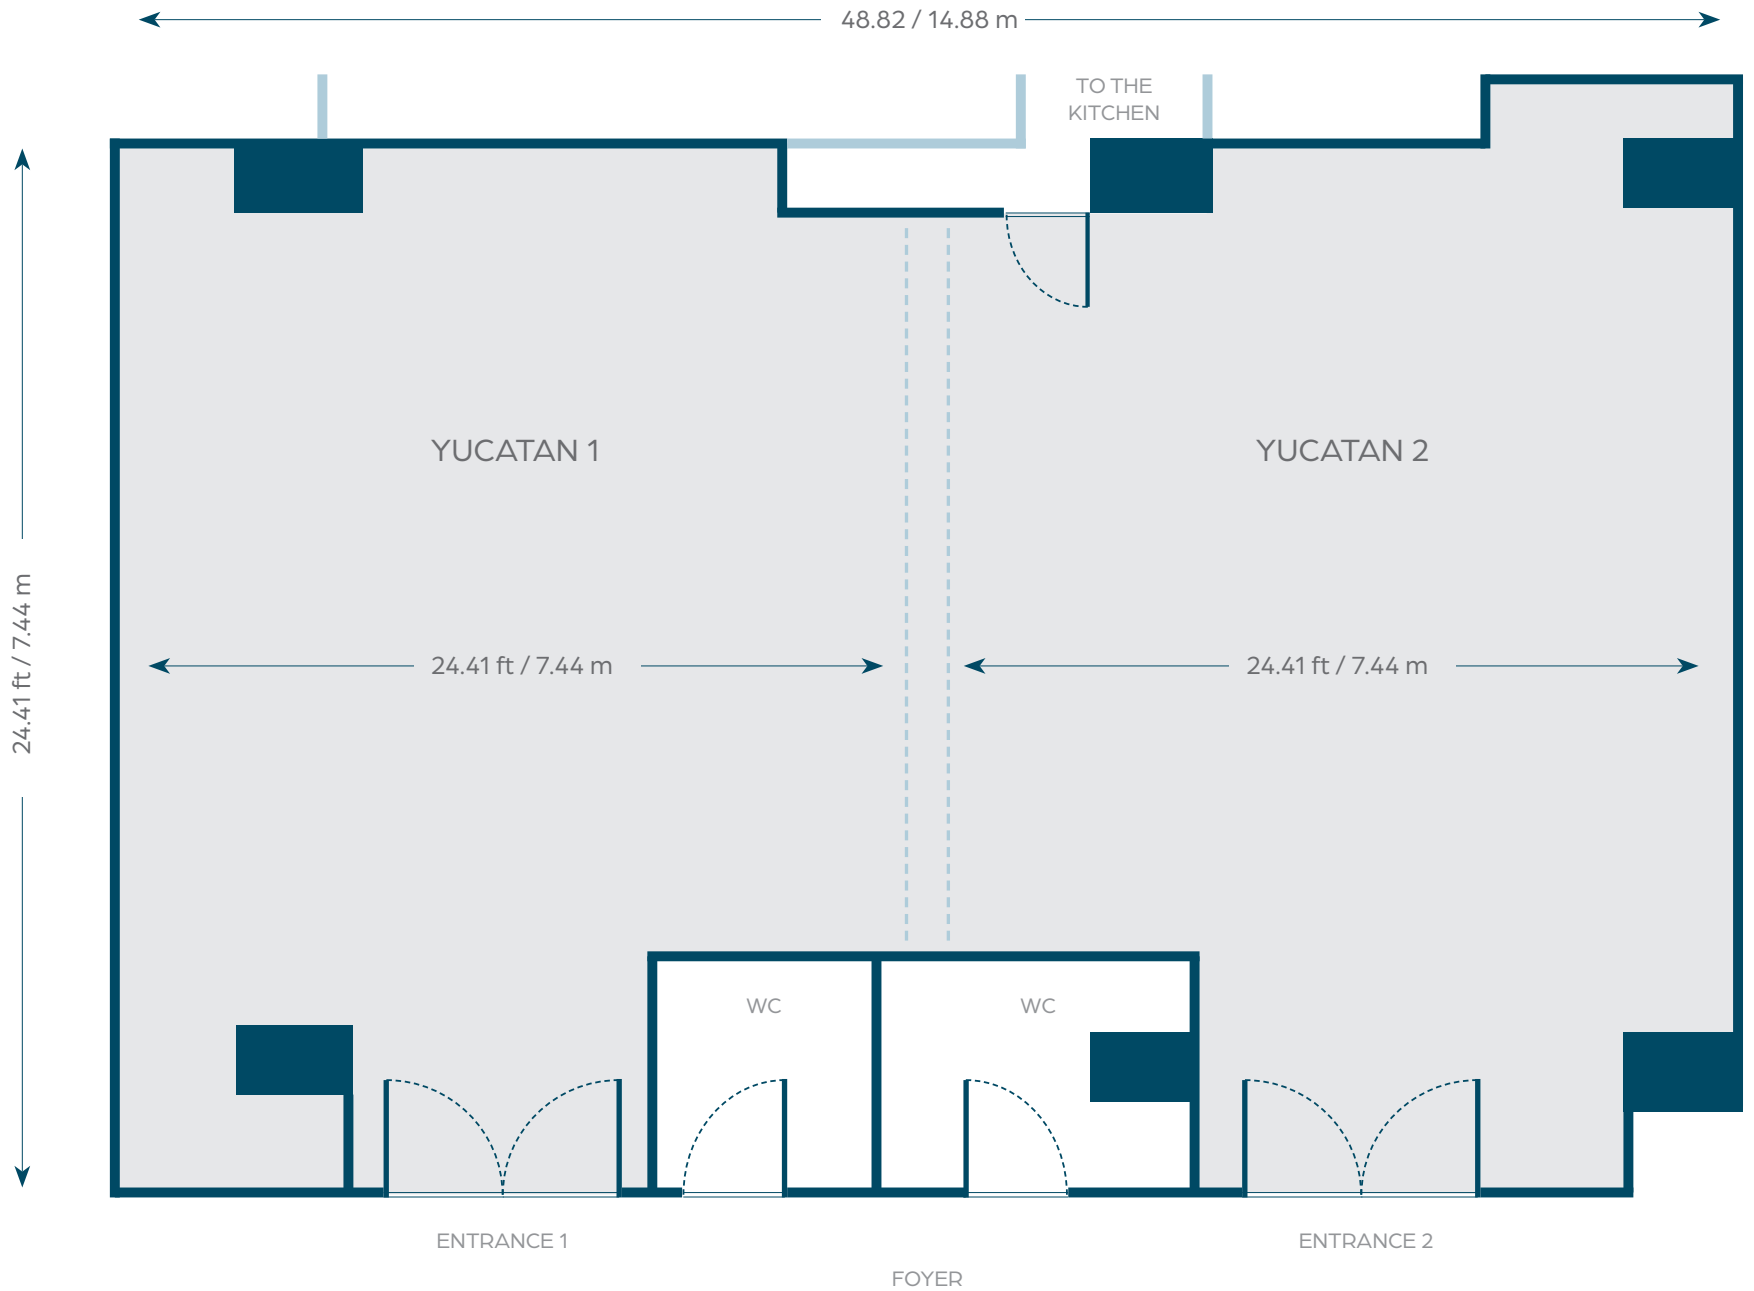

Highlight

Access to Royalton Riviera Cancun. **Adults-only.**

Access to Royalton Restaurants

Dimensions

9,118 ft² / 842.3 m²

Height

43 ft / 4 m

Room Name	Dimensions				Ceiling Height		Capacities				
	ft ²	ft	m ²	m	ft	m	Theater	Classroom	Banquet	U Shape	Reception
Tierra	9,118	97 x 94	842.3	29.4 x 28.65	43	4	840	612	490	108	900
Agua	2,950	32 x 94	273.79	9.7 x 28.65	43	4	280	180	140	80	300
Viento	2,950	32 x 94	273.29	9.7 x 28.65	43	4	280	120	140	80	300
Fuego	2,951	33 x 94	273.29	10 x 28.65	43	4	280	120	140	80	300
Foyer	2,048.53	20 x 80	190.32	6.5 x 29.28	13.61	4.15	-	-	-	-	150
Breakout 1	542.57	26.9 x 20.17	50.43	8.20 x 6.15	13.12	2.2	20 - existing set up				
Breakout 2	533.70	26.9 x 19.84	49.61	8.20 x 6.05	13.12	2.2	20 - existing set up				
Breakout 3	547.15	26.9 x 20.34	50.84	8.20 x 6.20	13.12	2.2	20 - existing set up				
Oval Boardroom	439.78	26.24x16.76	40.85	8. x 5.11	13.12	2.2	20 - existing set up				

Highlight

Located in the heart of Cancun Hotel Zone and amazing Level 18 – Rooftop Cabana Lounge (\$)
Adults-only.

YUCATAN

Dimensions

1,242 ft² / 115.34 m²

Height

8.53 ft / 2.6 m

Room Name	Dimensions				Ceiling Height		Capacities				
	ft ²	ft	m ²	m	ft	m	Reception	Theater	U-Shape	Classroom	Banquet
Yucatan	1,241.32	51.83 x 23.95	115.34	15.8 x 7.3	8.53	2.60	60	100	40	60	70
Yucatan 1	620.3	25.90 x 23.95	57.67	7.9 x 7.3	8.53	2.60	30	40	20	30	30
Yucatan 2	620.3	25.90 x 23.95	57.67	7.9 x 7.3	8.53	2.60	30	40	20	30	30