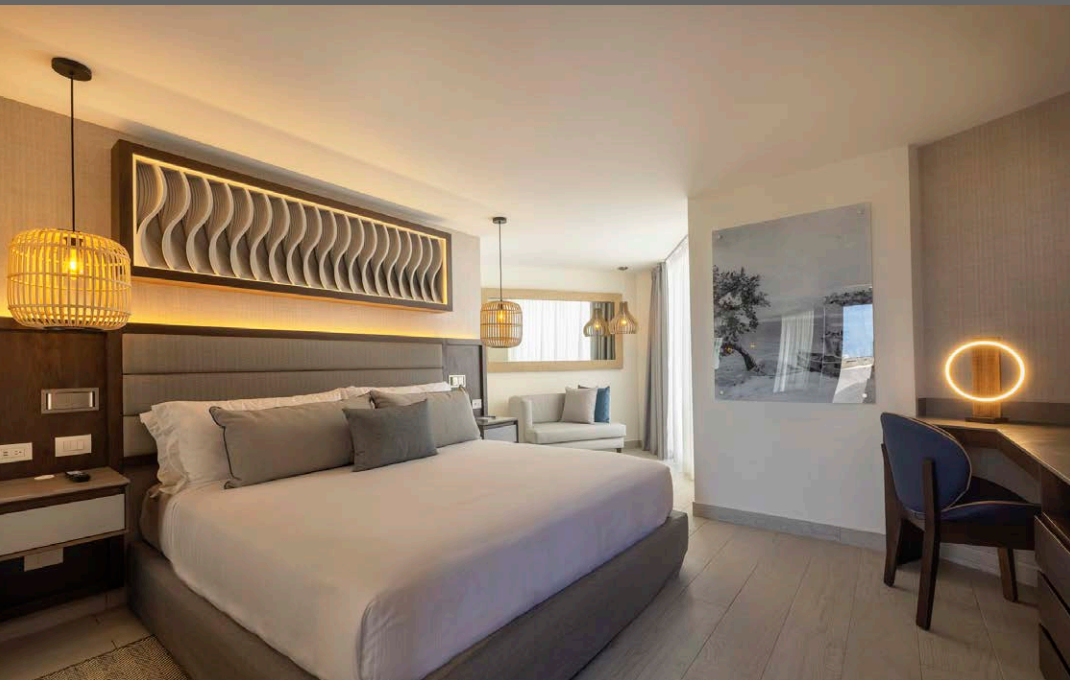

Distance from airport

35 minutes from Sangster International Airport

Pools

Water park, 1 pool

Restaurants

1 buffet and 7 à la carte restaurants

Hassle-Free Dining App

Bars

5 bars and 1 coffee shop

Meeting Space

Over 11,000 sq.ft

Outdoor

Pool terrace and beach

Highlight

Exchange privileges with Royalton Blue Waters.

Access to Royalton Restaurants