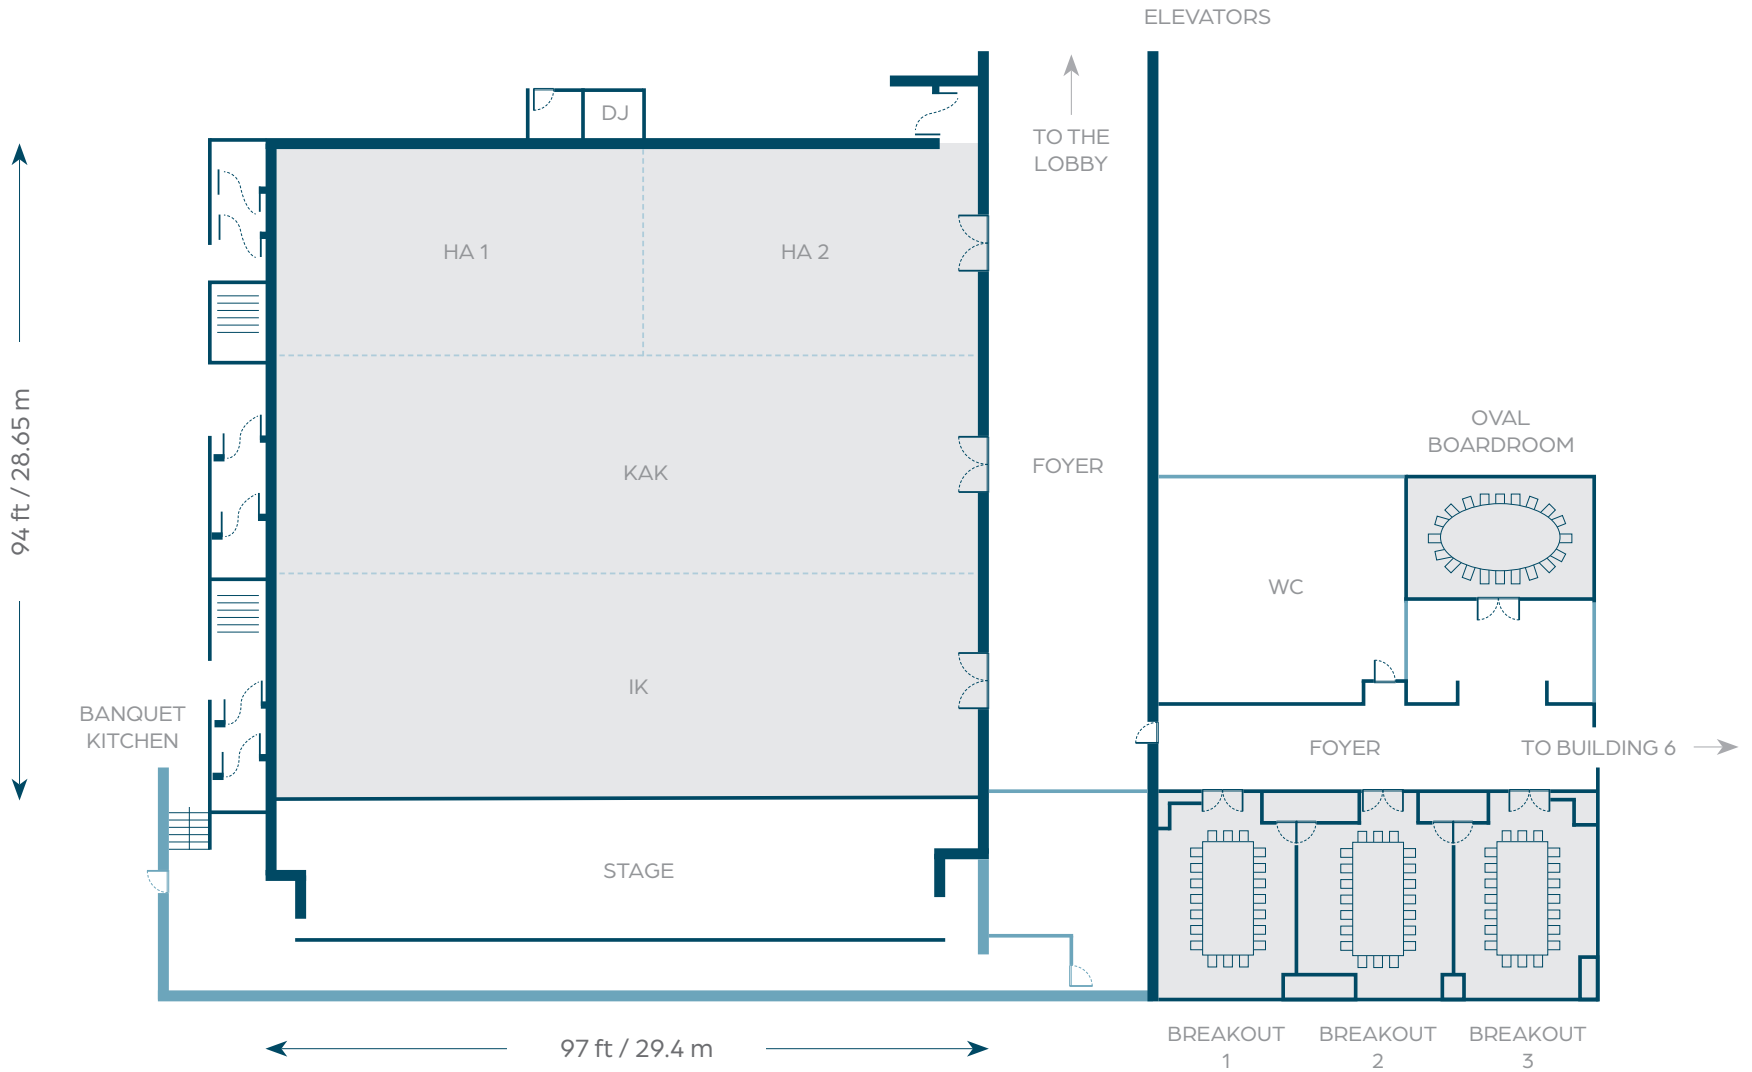

Highlight

Access to Royalton Riviera Cancun. **Adults-only.**

Access to Royalton Restaurants

Dimensions

9,118 ft² / 842.3 m²

Height

43 ft / 4 m

Room Name	Dimensions				Ceiling Height		Capacities				
	ft ²	ft	m ²	m	ft	m	Theater	Classroom	Banquet	U Shape	Reception
Tierra	9,118	97 x 94	842.3	29.4 x 28.65	43	4	840	612	490	108	900
Agua	2,950	32 x 94	273.79	9.7 x 28.65	43	4	280	180	140	80	300
Viento	2,950	32 x 94	273.29	9.7 x 28.65	43	4	280	120	140	80	300
Fuego	2,951	33 x 94	273.29	10 x 28.65	43	4	280	120	140	80	300
Foyer	2,048.53	20 x 80	190.32	6.5 x 29.28	13.61	4.15	-	-	-	-	150
Breakout 1	542.57	26.9 x 20.17	50.43	8.20 x 6.15	13.12	2.2	20 - existing set up				
Breakout 2	533.70	26.9 x 19.84	49.61	8.20 x 6.05	13.12	2.2	20 - existing set up				
Breakout 3	547.15	26.9 x 20.34	50.84	8.20 x 6.20	13.12	2.2	20 - existing set up				
Oval Boardroom	439.78	26.24x16.76	40.85	8. x 5.11	13.12	2.2	20 - existing set up				

Highlight

Located in the heart of Cancun Hotel Zone and amazing Level 18 – Rooftop Cabana Lounge (\$)
Adults-only.

YUCATAN

Dimensions

1,242 ft² / 115.34 m²

Height

8.53 ft / 2.6 m

Room Name	Dimensions				Ceiling Height		Capacities				
	ft ²	ft	m ²	m	ft	m	Reception	Theater	U-Shape	Classroom	Banquet
Yucatan	1,241.32	51.83 x 23.95	115.34	15.8 x 7.3	8.53	2.60	60	100	40	60	70
Yucatan 1	620.3	25.90 x 23.95	57.67	7.9 x 7.3	8.53	2.60	30	40	20	30	30
Yucatan 2	620.3	25.90 x 23.95	57.67	7.9 x 7.3	8.53	2.60	30	40	20	30	30